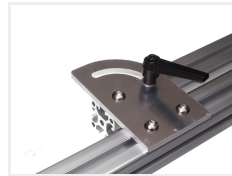

SKU A310023

90 degree