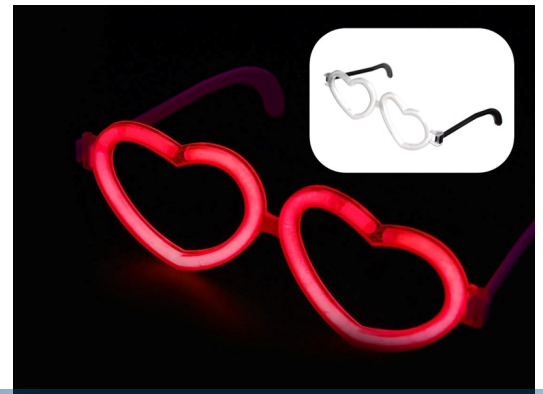

Heart-glasses for glow-sticks

Heart-shaped glasses where you have the opportunity to put together your own colors. Glasses consist of eyeglasses and bridge.

Glasses that go straight to the heart! Heart-shaped glasses where you have the opportunity to combine your own colors with our light lights, which you can buy separately. You can find a suitable glow stick under accessories and related products. Glasses consist of eyeglasses and bridge.

matronics

Buy online at www.matronics.eu/607256

Product overview

Heart-glasses for glow-sticks

SKU 607256

Product pictures