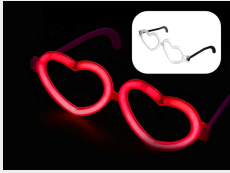

Product overview

Heart-glasses for glow-sticks

SKU 607256