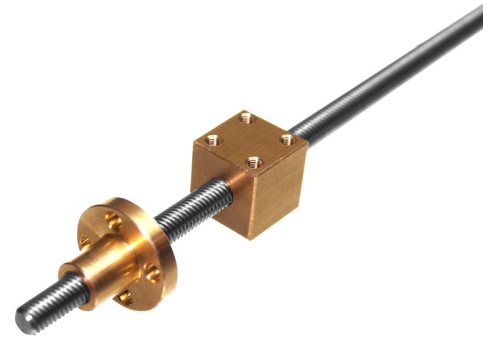

## M6 x 6 trapez lead screw

Lead screw with trapezoidal thread in good quality, with 6mm pitch per rotation.  
Available in 50cm length.

Lead screw with trapezoidal thread in good quality, with 6mm pitch per rotation. Available in 50cm length.

Square and round nut available. The round has a flange with 4 holes, while the square has 4 with M3 thread holes in one side.

matronics

Buy online at [www.matronics.eu/A006900-50](http://www.matronics.eu/A006900-50)

### Spindle, 50cm

SKU A006900-50  
Dimensions: Ø6 x 500mm

### Nut, square

SKU A006901  
Dimensions: 16 x 16 x 16mm