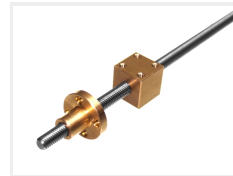

## M6 x 6 trapez lead screw

Lead screw with trapezoidal thread in good quality, with 6mm pitch per rotation.  
Available in 50cm length.

Lead screw with trapezoidal thread in good quality, with 6mm pitch per rotation. Available in 50cm length.

Square and round nut available. The round has a flange with 4 holes, while the square has 4 with M3 thread holes in one side.

matronics

Buy online at [www.matronics.eu/A006900-50](http://www.matronics.eu/A006900-50)

### Spindle, 50cm

SKU A006900-50  
Dimensions: Ø6 x 500mm

### Nut, square

SKU A006901  
Dimensions: 16 x 16 x 16mm