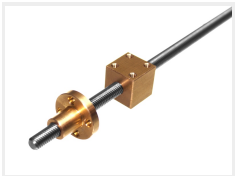

## M6 x 6 trapez lead screw

Lead screw with trapezoidal thread in good quality, with 6mm pitch per rotation.  
Available in 50cm length.

Lead screw with trapezoidal thread in good quality, with 6mm pitch per rotation. Available in 50cm length.

Square and round nut available. The round has a flange with 4 holes, while the square has 4 with M3 thread holes in one side.

matronics

Buy online at [www.matronics.eu/A006900-50](http://www.matronics.eu/A006900-50)

### Spindle, 50cm

SKU A006900-50  
Dimensions: Ø6 x 500mm

### Nut, round

SKU A006902  
Dimensions: Ø21 x 15mm

Product pictures