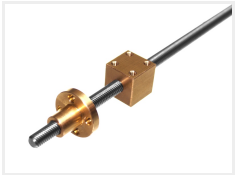

Nut, round

SKU A006902
Dimensions: Ø21 x 15mm