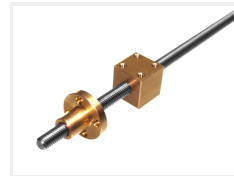

## M6 x 6 trapez lead screw

Lead screw with trapezoidal thread in good quality, with 6mm pitch per rotation.  
Available in 50cm length.

Lead screw with trapezoidal thread in good quality, with 6mm pitch per rotation. Available in 50cm length.

Square and round nut available. The round has a flange with 4 holes, while the square has 4 with M3 thread holes in one side.

matronics

Buy online at [www.matronics.eu/A006900-50](http://www.matronics.eu/A006900-50)

### Spindle, 50cm

SKU A006900-50  
Dimensions: Ø6 x 500mm

### Nut, square

SKU A006901  
Dimensions: 16 x 16 x 16mm