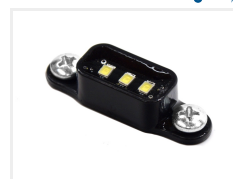

Black Straight, Xenon white

SKU 127535-CW
Dimensions: 12 x 10 x 43mm