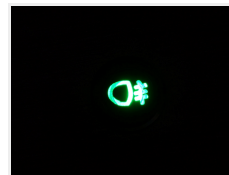

LED indicator, black with icon, IP67

Black indicator with icon / symbol in the glass. Available in different editions, from fog light to emergency. Waterproof when panel mounted.

Black indicator with icon / symbol in the glass. Available in different editions, from fog light to emergency. The indicator is waterproof when panel mounted, and a gasket is included for this.

The light is sharp and clearly visible, both day time and during the night.

It is mounted in a 10mm hole.

matronics

Buy online at www.matronics.eu/502321

Specifications

Voltage	12V
Wire	20cm
Consumption	0.2W
Lifetime	80.000 hours

Product overview

12V, Blue high beam

SKU 502321

12V, Green fog light

SKU 502320

12V, Green On

SKU 502322

12V, Red warning