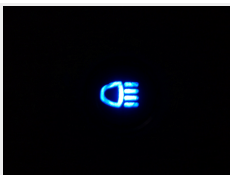

LED indicator, black with icon, IP67

Black indicator with icon / symbol in the glass. Available in different editions, from fog light to emergency. Waterproof when panel mounted.

Black indicator with icon / symbol in the glass. Available in different editions, from fog light to emergency. The indicator is waterproof when panel mounted, and a gasket is included for this.

The light is sharp and clearly visible, both day time and during the night.

It is mounted in a 10mm hole.

matronics

Buy online at www.matronics.eu/502321

Specifications

Voltage	12V
Wire	20cm
Consumption	0.2W
Lifetime	80.000 hours

Product overview

12V, Blue high beam

SKU 502321

12V, Green fog light

SKU 502320

12V, Green On

SKU 502322

12V, Red warning