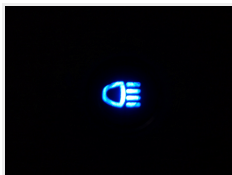

Product overview

12V, Blue high beam