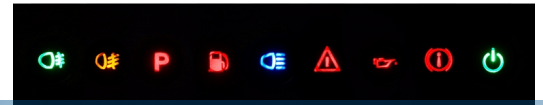

LED indicator, black with icon, IP67

Black indicator with icon / symbol in the glass. Available in different editions, from fog light to emergency. Waterproof when panel mounted.

Black indicator with icon / symbol in the glass. Available in different editions, from fog light to emergency. The indicator is waterproof when panel mounted, and a gasket is included for this.

The light is sharp and clearly visible, both day time and during the night.

It is mounted in a 10mm hole.

matronics

Buy online at www.matronics.eu/502321

Specifications

Voltage	12V
Wire	20cm
Consumption	0.2W
Lifetime	80.000 hours

Product overview

12V, Blue high beam

SKU 502321

12V, Green fog light

SKU 502320

12V, Green On

SKU 502322

12V, Red warning