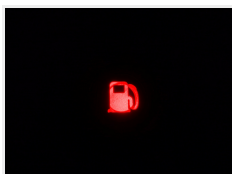

12V, Red fuel