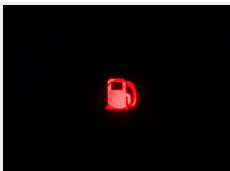

LED indicator, black with icon, IP67

Black indicator with icon / symbol in the glass. Available in different editions, from fog light to emergency. Waterproof when panel mounted.

Black indicator with icon / symbol in the glass. Available in different editions, from fog light to emergency. The indicator is waterproof when panel mounted, and a gasket is included for this.

The light is sharp and clearly visible, both day time and during the night.

It is mounted in a 10mm hole.

matronics

Buy online at www.matronics.eu/502321

Specifications

Voltage	12V
Wire	20cm
Consumption	0.2W
Lifetime	80.000 hours

Product overview

12V, Blue high beam

SKU 502321

12V, Green fog light

SKU 502320

12V, Green On

SKU 502322

12V, Red warning

SKU 502323

12V, Red fuel

SKU 502324

12V, Red oil

SKU 502325

12V, Yellow fog light

SKU 502326

12V, Red emergency