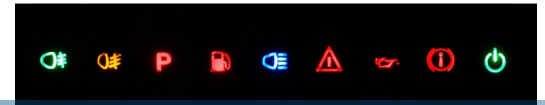

## LED indicator, black with icon, IP67

Black indicator with icon / symbol in the glass. Available in different editions, from fog light to emergency. Waterproof when panel mounted.

Black indicator with icon / symbol in the glass. Available in different editions, from fog light to emergency. The indicator is waterproof when panel mounted, and a gasket is included for this.

The light is sharp and clearly visible, both day time and during the night.

It is mounted in a 10mm hole.

matronics

Buy online at [www.matronics.eu/502321](http://www.matronics.eu/502321)