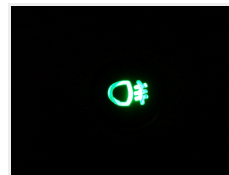

12V, Green fog light