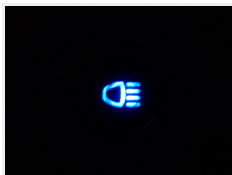

LED indicator, black with icon, IP67

Black indicator with icon / symbol in the glass. Available in different editions, from fog light to emergency. Waterproof when panel mounted.

Black indicator with icon / symbol in the glass. Available in different editions, from fog light to emergency. The indicator is waterproof when panel mounted, and a gasket is included for this.

The light is sharp and clearly visible, both day time and during the night.

It is mounted in a 10mm hole.

matronics

Buy online at www.matronics.eu/502321

Specifications

Voltage	12V
Wire	20cm
Consumption	0.2W
Lifetime	80.000 hours

Product overview

12V, Blue high beam

SKU 502321

12V, Green fog light

SKU 502320

12V, Green On

SKU 502322

12V, Red warning