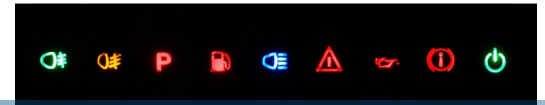

LED indicator, black with icon, IP67

Black indicator with icon / symbol in the glass. Available in different editions, from fog light to emergency. Waterproof when panel mounted.

Black indicator with icon / symbol in the glass. Available in different editions, from fog light to emergency. The indicator is waterproof when panel mounted, and a gasket is included for this.

The light is sharp and clearly visible, both day time and during the night.

It is mounted in a 10mm hole.

matronics

Buy online at www.matronics.eu/502321

Specifications

Voltage	12V
Wire	20cm
Consumption	0.2W
Lifetime	80.000 hours

Product overview

12V, Blue high beam

SKU 502321

12V, Green fog light

SKU 502320

12V, Green On

SKU 502322

12V, Red warning