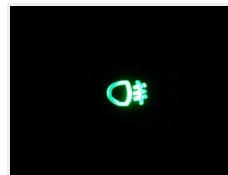

LED indicator, black with icon, IP67

Black indicator with icon / symbol in the glass. Available in different editions, from fog light to emergency. Waterproof when panel mounted.

Black indicator with icon / symbol in the glass. Available in different editions, from fog light to emergency. The indicator is waterproof when panel mounted, and a gasket is included for this.

The light is sharp and clearly visible, both day time and during the night.

It is mounted in a 10mm hole.

matronics

Buy online at www.matronics.eu/502321

Specifications

Voltage	12V
Wire	20cm
Consumption	0.2W
Lifetime	80.000 hours

Product overview

12V, Blue high beam

SKU 502321

12V, Green fog light

SKU 502320

12V, Green On

SKU 502322

12V, Red warning