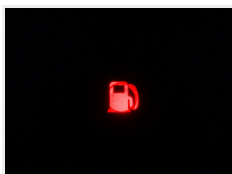

LED indicator, black with icon, IP67

Black indicator with icon / symbol in the glass. Available in different editions, from fog light to emergency. Waterproof when panel mounted.

Black indicator with icon / symbol in the glass. Available in different editions, from fog light to emergency. The indicator is waterproof when panel mounted, and a gasket is included for this.

The light is sharp and clearly visible, both day time and during the night.

It is mounted in a 10mm hole.

matronics

Buy online at www.matronics.eu/502321

Specifications

Voltage	12V
Wire	20cm
Consumption	0.2W
Lifetime	80.000 hours

Product overview

12V, Blue high beam

SKU 502321

12V, Green fog light

SKU 502320

12V, Green On

SKU 502322

12V, Red warning

SKU 502323

12V, Red fuel

SKU 502324

12V, Red oil

SKU 502325

12V, Yellow fog light

SKU 502326

12V, Red emergency