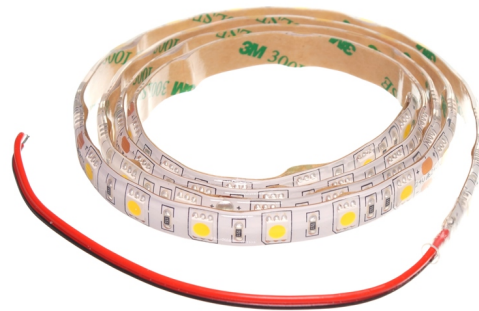

## Warm White FlexiStrip 24V - HP 950lm 100cm - Stocksale

Extra powerful LED flexistrip in Warm White for 24V with 10cm wire

Extra powerful LED flexistrip in Warm White for 24V. The ribbon is splashproof, but should not be used outdoors or anywhere else where they are particularly vulnerable

The LED ribbon is connected directly to the 24Vdc via the preinstalled 10 cm cable. It can be, for example, on a truck or a suitable 230V transformer that makes 24V DC.

The LED strips are divided into sections of 10cm, where it is possible to cut / shorten the flexi strip. On each section there are 6 LEDs so that at 100cm becomes 60 LEDs.

The double adhesive 3M tape provides a secure mounting on metal, plastic and painted overlays. Should not be mounted on raw and stained wood. Clean the surface before mounting.

matronics

Buy online at [www.matronics.eu/240836](http://www.matronics.eu/240836)

#### Warm White FlexiStrip 24V - HP 950lm 100cm - Stocksale

SKU 240836

Product pictures