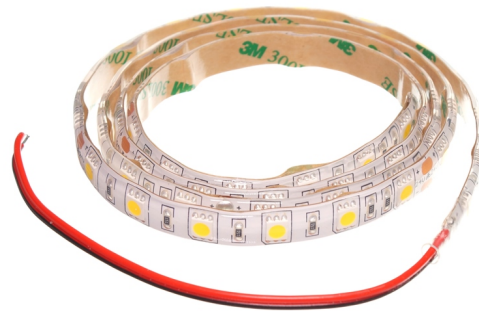

Warm White FlexiStrip 24V - HP 950lm 100cm - Stocksale

Extra powerful LED flexistrip in Warm White for 24V with 10cm wire

Extra powerful LED flexistrip in Warm White for 24V. The ribbon is splashproof, but should not be used outdoors or anywhere else where they are particularly vulnerable

The LED ribbon is connected directly to the 24Vdc via the preinstalled 10 cm cable. It can be, for example, on a truck or a suitable 230V transformer that makes 24V DC.

The LED strips are divided into sections of 10cm, where it is possible to cut / shorten the flexi strip. On each section there are 6 LEDs so that at 100cm becomes 60 LEDs.

The double adhesive 3M tape provides a secure mounting on metal, plastic and painted overlays. Should not be mounted on raw and stained wood. Clean the surface before mounting.

matronics.nl

Buy online at www.matronics.eu/240836

Product overview

Warm White FlexiStrip 24V - HP 950lm 100cm - Stocksale

SKU 240836

Product pictures