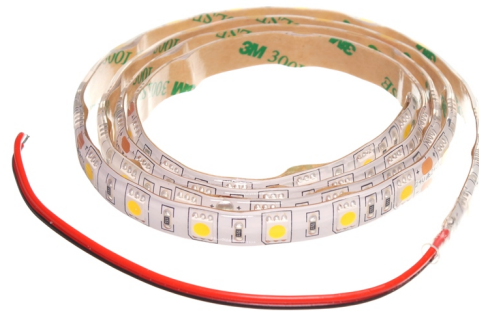

Warm White FlexiStrip 24V - HP 950lm 100cm - Stocksale

Extra powerful LED flexistrip in Warm White for 24V with 10cm wire

Extra powerful LED flexistrip in Warm White for 24V. The ribbon is splashproof, but should not be used outdoors or anywhere else where they are particularly vulnerable

The LED ribbon is connected directly to the 24Vdc via the preinstalled 10 cm cable. It can be, for example, on a truck or a suitable 230V transformer that makes 24V DC.

The LED strips are divided into sections of 10cm, where it is possible to cut / shorten the flexi strip. On each section there are 6 LEDs so that at 100cm becomes 60 LEDs.

The double adhesive 3M tape provides a secure mounting on metal, plastic and painted overlays. Should not be mounted on raw and stained wood. Clean the surface before mounting.

matronics

Buy online at www.matronics.eu/240836

Product overview

Warm White FlexiStrip 24V - HP 950lm 100cm - Stocksale

SKU 240836

Product pictures