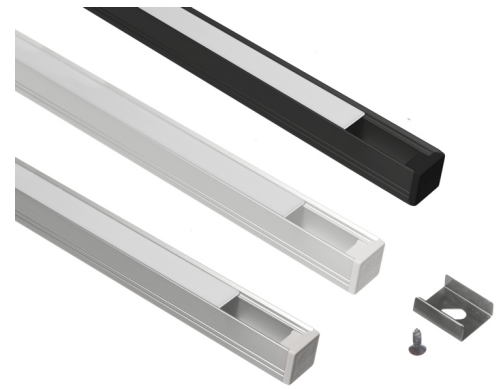

Topmet Smart IO LED profile

Compact LED profile, intended for 10mm LED strips. Easy to mount with brackets, and front that can be pushed in afterwards.

Compact LED profile, intended for 10mm LED strips, but can also be used for 8mm strips. The profile is higher than Surface and Slim, which gives you a better lightscattering, and reduces the dots from the strip.

The profile is easy to mount with brackets, and the front that can be pushed in afterwards.

matronics

Buy online at www.matronics.eu/133401

Product overview

Anodized with frosted front, 1 meter

SKU 133401F

Anodized with frosted front, 2 meter

SKU 133402F

Anodized with white front, 1 meter

SKU 133401

Anodized with white front, 2 meter

SKU 133402

White with frosted front, 1 meter

SKU 133421F

Black with frosted front, 2 meter

SKU 133412F

Black with white front, 1 meter

SKU 133411

Black with white front, 2 meter

SKU 133412

Product pictures