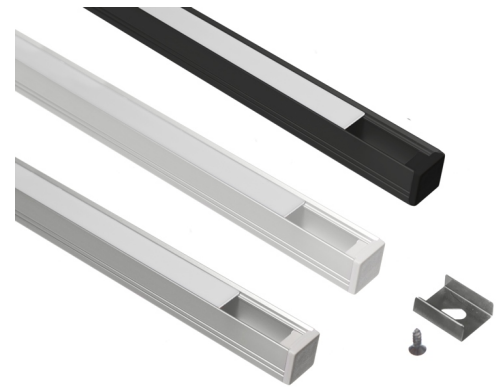

## Topmet Smart IO LED profile

Compact LED profile, intended for 10mm LED strips. Easy to mount with brackets, and front that can be pushed in afterwards.

Compact LED profile, intended for 10mm LED strips, but can also be used for 8mm strips. The profile is higher than Surface and Slim, which gives you a better lightscattering, and reduces the dots from the strip.

The profile is easy to mount with brackets, and the front that can be pushed in afterwards.

matronics

Buy online at [www.matronics.eu/133401](http://www.matronics.eu/133401)

## Product overview

Anodized with frosted front, 1 meter

SKU 133401F

Anodized with frosted front, 2 meter

SKU 133402F

Anodized with white front, 1 meter

SKU 133401

Anodized with white front, 2 meter

SKU 133402

White with frosted front, 1 meter

SKU 133421F

White with frosted front, 2 meter

SKU 133422F

White with white front, 1 meter

SKU 133421

White with white front, 2 meter