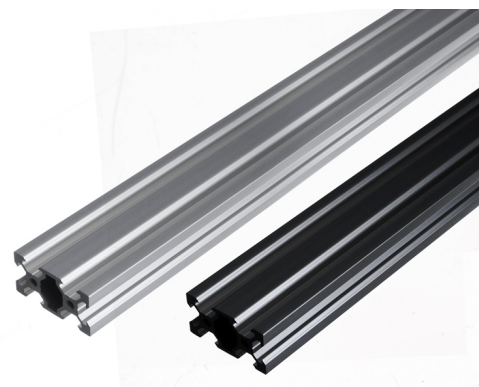

V-Slot - Profile - 20x40

Double V-slot profile with dimensions 20x40, with a total of 6 smooth V-tracks, ready for V-wheels. The profiles are available in 1, 2 and 3 meter.

Double V-slot profile with dimensions 20x40, with a total of 6 smooth V-tracks, ready for V-wheels. The profiles are available in 1, 2 and 3 meter.

matronics

Buy online at www.matronics.eu/V100102-1

Specifications

Alloy 6063-T5

Surface Anodized, natural

Product overview

Alu, 99cm

SKU V100102-1

Alu, 199cm

SKU V100102-2

Alu, 300cm

SKU V100102-3

Black, 99cm

SKU V100108-1

Black, 199cm

SKU V100108-2

Black, 300cm

SKU V100108-3

Product pictures