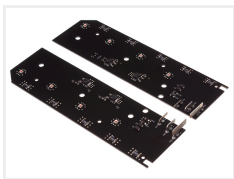

Scania S + R LED DRL conversion kit 2016+ Halogen

Complete set LED emitters that replace the original xenon white with eg. yellow.
Fits Scania +2016 trucks, with halogen headlights.

Complete set LED emitters that replace the original xenon white with eg. yellow. Fits Scania +2016 trucks, with halogen headlights.

matronics

Buy online at www.matronics.eu/240850

Product overview

Yellow

SKU 240850

Xenon white

SKU 240851

Warm white

SKU 240852

Dual Color Amber/White + Strobe

SKU 240855

Product pictures