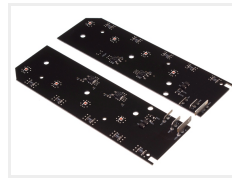

Scania S + R LED DRL conversion kit 2016+ Halogen

Complete set LED emitters that replace the original xenon white with eg. yellow.
Fits Scania +2016 trucks, with halogen headlights.

Complete set LED emitters that replace the original xenon white with eg. yellow. Fits Scania +2016 trucks, with halogen headlights.

matronics

Buy online at www.matronics.eu/240850

Product overview

Yellow

SKU 240850

Xenon white

SKU 240851

Warm white

SKU 240852

Dual Color Amber/White + Strobe

SKU 240855

Product pictures