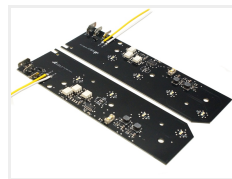

Scania S + R LED DRL conversion kit 2016+ Halogen

Complete set LED emitters that replace the original xenon white with eg. yellow.
Fits Scania +2016 trucks, with halogen headlights.

Complete set LED emitters that replace the original xenon white with eg. yellow. Fits Scania +2016 trucks, with halogen headlights.

matronics

Buy online at www.matronics.eu/240850

Product overview

Yellow

SKU 240850

Xenon white

SKU 240851

Warm white

SKU 240852

Dual Color Amber/White + Strobe

SKU 240855

Product pictures