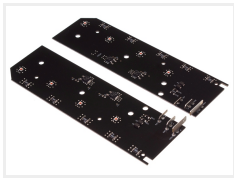

Scania S + R LED DRL conversion kit 2016+ Halogen

Complete set LED emitters that replace the original xenon white with eg. yellow.
Fits Scania +2016 trucks, with halogen headlights.

Complete set LED emitters that replace the original xenon white with eg. yellow. Fits Scania +2016 trucks, with halogen headlights.

matronics

Buy online at www.matronics.eu/240850

Product overview

Yellow

SKU 240850

Xenon white

SKU 240851

Warm white

SKU 240852

Dual Color Amber/White + Strobe

SKU 240855

Product pictures