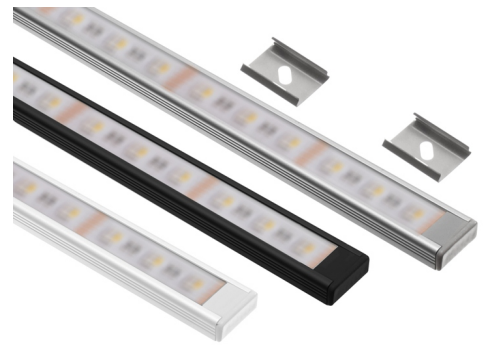

Matronics RGB + White lightbar for 12V

Complete LED bar with RGB+White light. Gives a great bright light, with wide and soft beam. Profile up to 3 meters, with 3 meter wire and clips.

Complete LED bar with a powerful RGB+White strip, that with the right controller, can change in all kinds of colours.

The anodized profile and the plastic encaps are high quality which gives the assembled profile a nice and neutral finish. The clips are hidden inside the profile, which makes the finish perfect. The matte front mixes the colors, increases the light beam and removes the blinding effect from the LED strip.

The bar gives a nice bright light, and by connecting it to a color controller, you can make the light bar create thousands of colors, warm white or a combination of these.

The bar can be used anywhere, as long as it is not exposed to moisture and water. It can be connected directly to 12V in a car or trailer, or at home with a 230V transformer.

It is available in lengths up to 2 meter, and with 3 meter wire and clips. The clips are screwed on, where after the profile is clicked on them.

2 clips are included for 50cm and 100cm profiles, 4 clips for 150cm and 200cm profiles.