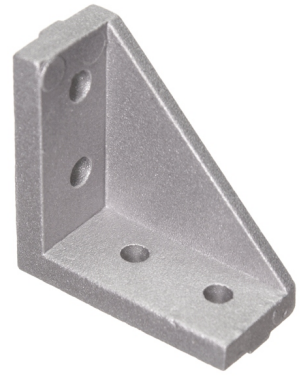

## Serie 20 - Large angle bracket

Large angle-bracket in aluminium, with 4 mountingholes. Gives you extra stiffness compared to the small bracket.

Large angle-bracket in aluminium, with 4 mountingholes. Gives you extra stiffness compared to the small bracket.

The holes fit M4 bolts.

matronics

Buy online at [www.matronics.eu/A200211](http://www.matronics.eu/A200211)

## Product overview

20x40x40mm

SKU A200211  
Dimensions: 38 x 18mm

Product pictures