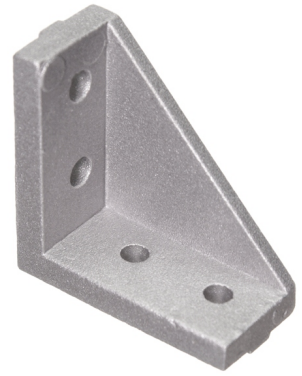

Serie 20 - Large angle bracket

Large angle-bracket in aluminium, with 4 mountingholes. Gives you extra stiffness compared to the small bracket.

Large angle-bracket in aluminium, with 4 mountingholes. Gives you extra stiffness compared to the small bracket.

The holes fit M4 bolts.

matronics

Buy online at www.matronics.eu/A200211

Product overview

20x40x40mm

SKU A200211
Dimensions: 38 x 18mm

Product pictures