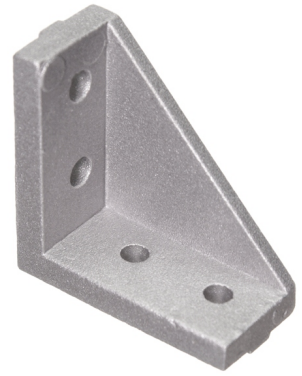

Serie 20 - Large angle bracket

Large angle-bracket in aluminium, with 4 mountingholes. Gives you extra stiffness compared to the small bracket.

Large angle-bracket in aluminium, with 4 mountingholes. Gives you extra stiffness compared to the small bracket.

The holes fit M4 bolts.

matronics.nl

Buy online at www.matronics.eu/A200211

Product overview

20x40x40mm

SKU A200211
Dimensions: 38 x 18mm

Product pictures