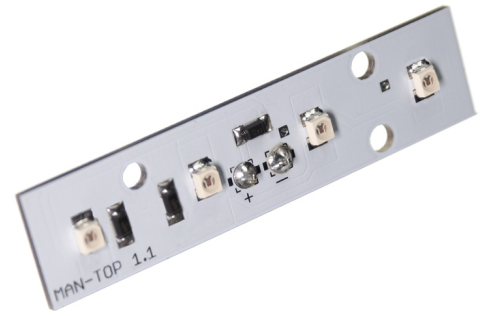

MAN LED Top light board

LED emitters that replace the original circuits in the top lights on the new MAN trucks. Easy to replace.

LED emitters 24V that replace the original circuits in the top lights on the new MAN trucks. The original emitters are taken apart by removing two metal clips, where after the board is taken out and the new put in.

The board has the same size, holes and connectors as the original, so the replacement is straight forward.

A Matronics product

matronics

Buy online at www.matronics.eu/240960-AM

Product overview

Yellow

SKU 240960-AM
Dimensions: 15 x 61mm

Cold White 6000K

SKU 240960-CW

Warm white 3000K

SKU 240960-WW

Blue

SKU 240960-BL

Green

SKU 240960-GR

Red

SKU 240960-RE

Product pictures