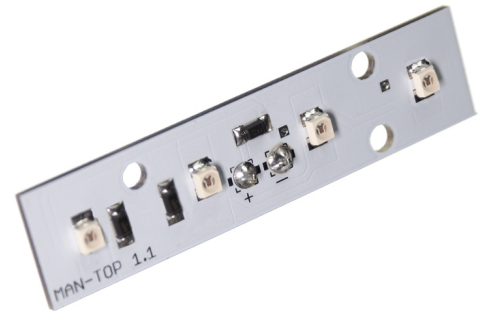

## MAN LED Top light board

LED emitters that replace the original circuits in the top lights on the new MAN trucks. Easy to replace.

LED emitters 24V that replace the original circuits in the top lights on the new MAN trucks. The original emitters are taken apart by removing two metal clips, where after the board is taken out and the new put in.

The board has the same size, holes and connectors as the original, so the replacement is straight forward.

A Matronics product

matronics

Buy online at [www.matronics.eu/240960-AM](http://www.matronics.eu/240960-AM)

#### Yellow

SKU 240960-AM  
Dimensions: 15 x 61mm