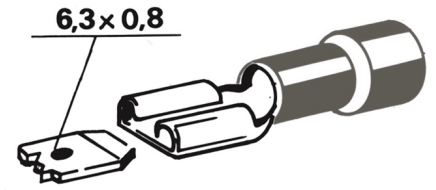

100 pcs. Cablelug, female partially isolated - 6,3x0,8

A box with 100 pcs. female-cablelugs, partially insulated. The size is 6,3 x 0.8mm.
Available in red, blue and yellow.

A box with 100 pcs. female-cablelugs, partially insulated. The size is 6,3 x 0.8mm. Available in red, blue and yellow.