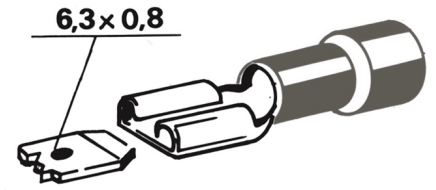

## 100 pcs. Cablelug, female partially isolated - 6,3x0,8

A box with 100 pcs. female-cablelugs, partially insulated. The size is 6,3 x 0.8mm.  
Available in red, blue and yellow.

A box with 100 pcs. female-cablelugs, partially insulated. The size is 6,3 x 0.8mm. Available in red, blue and yellow.

### Red lugs:

- Wire 0,5 - 1,5mm<sup>2</sup>
- Max voltage: 220V
- Max current: 19A