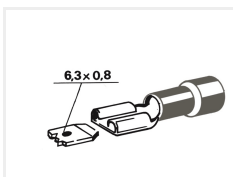

Product overview

Red