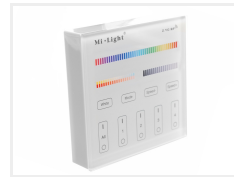

Mi Light RGB+CCT Touch panel

Nice touch panel that can be mounted on the wall, for controlling the colors and color temperature on you RGB+CCT Mi-Light units.

Nice and elegant touch control-panel for managing your Mi-Light RGB and RGB+CCT controllers and bulbs.

The control panel makes it easy to turn on and off, adjusting color, brightness, color temperature and effect-mode in 4 different zones.

The panel is tempered glass, which gives the control panel a luxurious look.

The built-in wireless transmitter has a 30 meter range. The model with 2 x AAA battery requires no connection, and can be screwed or taped on. A piece of double-adhesive tape is included.

matronics

Buy online at www.matronics.eu/609662

Product overview

Battery

SKU 609662

230V

SKU 609663