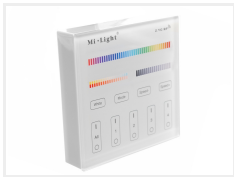

Product overview

Battery