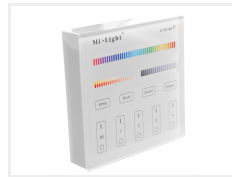

Mi Light RGB+CCT Touch panel

Nice touch panel that can be mounted on the wall, for controlling the colors and color temperature on you RGB+CCT Mi-Light units.

Nice and elegant touch control-panel for managing your Mi-Light RGB and RGB+CCT controllers and bulbs.

The control panel makes it easy to turn on and off, adjusting color, brightness, color temperature and effect-mode in 4 different zones.

The panel is tempered glass, which gives the control panel a luxurious look.

The built-in wireless transmitter has a 30 meter range. The model with 2 x AAA battery requires no connection, and can be screwed or taped on. A piece of double-adhesive tape is included.

matronics

Buy online at www.matronics.eu/609662

Product overview

Battery

SKU 609662

230V

SKU 609663