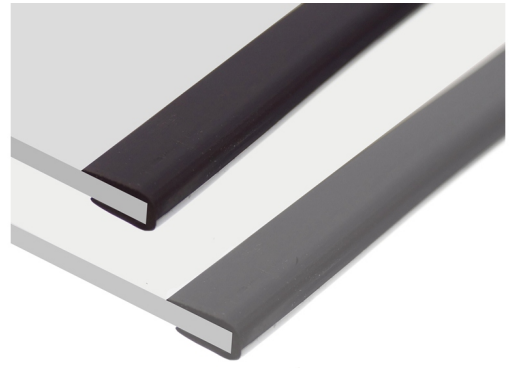

Serie 20 - Edge strip, 6mm track to 3mm plate

Edge strip in gray plastic, that can be used for mounting 3mm plates in a 6mm track, as in series 20 profiles

Edge strip in gray plastic, that can be used for mounting 3mm plates in a 6mm track, as in series 20 profiles

Sold in running meters. Please note that the maximum whole length is 10 meters.

matronics

Buy online at www.matronics.eu/A200408-GY

Product overview

Gray

SKU A200408-GY

Black

SKU A200408-BK