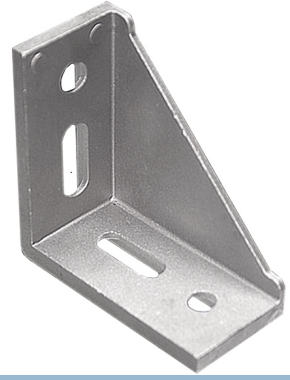

Serie 3O - Large angle bracket

Extra large angle bracket, that gives extra stiffness and strength in the connection, compared to standard.

Extra large angle bracket, that gives extra stiffness and strength in the connection, compared to standard. There is space for 4 pcs M6 bolts in the bracket. You should use 14 or 16mm bolts together with a washer.

These will typically be used in the weight-carrying frame construction.

matronics

Buy online at www.matronics.eu/A300204

Product overview

Serie 3O - Large angle bracket

SKU A300204

Dimensions: 58 x 58 x 28mm