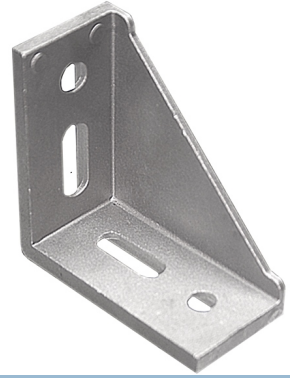

Serie 3O - Large angle bracket

Extra large angle bracket, that gives extra stiffness and strength in the connection, compared to standard.

Extra large angle bracket, that gives extra stiffness and strength in the connection, compared to standard. There is space for 4 pcs M6 bolts in the bracket. You should use 14 or 16mm bolts together with a washer.

These will typically be used in the weight-carrying frame construction.

matronics

Buy online at www.matronics.eu/A300204

Product overview

Serie 3O - Large angle bracket

SKU A300204

Dimensions: 58 x 58 x 28mm