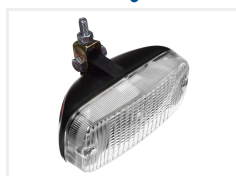

Talmu Daytime-running lamp

Put your car or truck on the spot with this Daytime-running lamp with yellow, clear or smoked glass in a classic design from Talmu

Talmu daytime-running lamp with yellow, clear, or smoked glass in a classic design, that can be used for both 12 and 24 Volts. The lamp can be used for both cars and trucks. The lamp is equipped with a BA15s-socket that is located in the center of the lamp.

Please note that there is NO lightsource included in this lamp. Our recommendation for appropriate the bulb can be found further down the page under accessories and related. If the bulb does not fall into your taste, you can find other BA15 bulbs under the following links:

[BA15s LED bulbs for 12V](#)

[BA15s LED bulbs for 24V](#)

The maximum length of the bulb can be 54mm!

The lamp comes with a mounting bracket with the corresponding bolts, nuts and washers

matronics

Buy online at www.matronics.eu/24606580

Product overview

Yellow glass

SKU 24606580
Dimensions: 71 x 68 x 143mm

Smoked glass

SKU 24606581

Clear glass

SKU 24606582

Product pictures