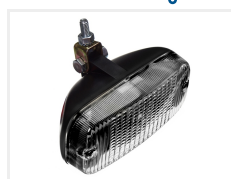

Talmu Daytime-running lamp

Put your car or truck on the spot with this Daytime-running lamp with yellow, clear or smoked glass in a classic design from Talmu

Talmu daytime-running lamp with yellow, clear, or smoked glass in a classic design, that can be used for both 12 and 24 Volts. The lamp can be used for both cars and trucks. The lamp is equipped with a BA15s-socket that is located in the center of the lamp.

Please note that there is NO lightsource included in this lamp. Our recommendation for appropriate the bulb can be found further down the page under accessories and related. If the bulb does not fall into your taste, you can find other BA15 bulbs under the following links:

[BA15s LED bulbs for 12V](#)

[BA15s LED bulbs for 24V](#)

The maximum length of the bulb can be 54mm!

The lamp comes with a mounting bracket with the corresponding bolts, nuts and washers

matronics

Buy online at www.matronics.eu/24606580

Product overview

Yellow glass

SKU 24606580
Dimensions: 71 x 68 x 143mm

Smoked glass

SKU 24606581

Clear glass

SKU 24606582

Product pictures