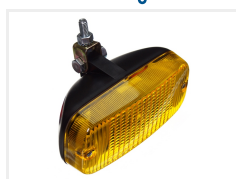

Talmu Daytime-running lamp

Put your car or truck on the spot with this Daytime-running lamp with yellow, clear or smoked glass in a classic design from Talmu

Talmu daytime-running lamp with yellow, clear, or smoked glass in a classic design, that can be used for both 12 and 24 Volts. The lamp can be used for both cars and trucks. The lamp is equipped with a BA15s-socket that is located in the center of the lamp.

Please note that there is NO lightsource included in this lamp. Our recommendation for appropriate the bulb can be found further down the page under accessories and related. If the bulb does not fall into your taste, you can find other BA15 bulbs under the following links:

[BA15s LED bulbs for 12V](#)

[BA15s LED bulbs for 24V](#)

The maximum length of the bulb can be 54mm!

The lamp comes with a mounting bracket with the corresponding bolts, nuts and washers

matronics

Buy online at www.matronics.eu/24606580

Product overview

Yellow glass

SKU 24606580
Dimensions: 71 x 68 x 143mm

Smoked glass

SKU 24606581

Clear glass

SKU 24606582

Product pictures