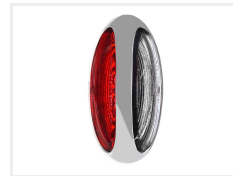

Mini stalker lamp, red and white, 12V-24V

Elegant compact stalker lamp, that has white light in one direction and red in the other. Easy to mount and optional bracket.

Elegant compact stalker lamp that is only 70 x 35 x 20mm. The lamp has white glass and light in one direction and red glass and light in the other.

The lamp is easy to mount with double-adhesive tape, you only need a single hole. The optional bracket is screwed on, and the lamp is taped on it. The bracket is then fastened with two screws or bolts.

matronics

Buy online at www.matronics.eu/24608350

Product overview

Black

SKU 24608350
Voltage: 12V / 24V
Current: 0.04A
Dimensions: 20 x 70 x 35mm

Krom

SKU 24608351
Voltage: 12V / 24V
Current: 0.04A
Dimensions: 20 x 70 x 35mm

Bracket

SKU 24608359