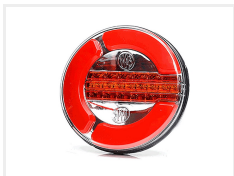

LED taillamp with dynamic indicator, round, 12 - 24V

Nice LED taillamp with rear-light and brake-light, and also either dynamic indicator with 12 LED's. For both 12V and 24V.

Nice LED taillamp with rear light and brake light, and also dynamic indicator-light with 12 LED's light and fog-light. The built-in voltage regulator allows you to connect it to both 12V and 24V, which gives you a lot of possibilities.

matronics.nl

Buy online at www.matronics.eu/24608138

The lamp is ADR/ECE approved for legal road use.

The lamp has a 2-year warranty and is completely waterproof (IP67)

24608138:

The model is equipped with dynamic indicator-light in LED, that can be found on modern car models, and also normal break- and rearlight in LED. On the lamp, there is a 2 meter long wire in black

24608139:

The model is equipped with fog-light with 12 LED's, and built-in reverse-light, and also normal break- and rear-light in LED. On the lamp there is a 2 meter long wire in black

Assembly:

The lamp is easily mounted using the two built-in bolts on the back of the lamp and supplied nuts and washers.

Product overview

Dynamic indicator

SKU 24608138

Dimensions: 38 x Ø142mm