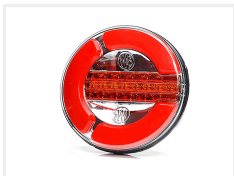

LED taillamp with dynamic indicator, round, 12 - 24V

Nice LED taillamp with rear-light and brake-light, and also either dynamic indicator with 12 LED's. For both 12V and 24V.

Nice LED taillamp with rear light and brake light, and also dynamic indicator-light with 12 LED's light and fog-light. The built-in voltage regulator allows you to connect it to both 12V and 24V, which gives you a lot of possibilities.

matronics.nl

Buy online at www.matronics.eu/24608138

The lamp is ADR/ECE approved for legal road use.

The lamp has a 2-year warranty and is completely waterproof (IP67)

24608138:

The model is equipped with dynamic indicator-light in LED, that can be found on modern car models, and also normal break- and rearlight in LED.

On the lamp, there is a 2 meter long wire in black

24608139:

The model is equipped with fog-light with 12 LED's, and built-in reverse-light, and also normal break- and rear-light in LED. On the lamp there is a 2 meter long wire in black

Assembly:

The lamp is easily mounted using the two built-in bolts on the back of the lamp and supplied nuts and washers.

Product overview

Dynamic indicator

SKU 24608138

Dimensions: 38 x Ø142mm