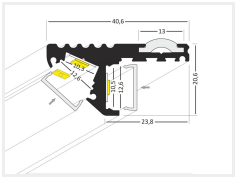

SKU 133943

2 meter, White front

SKU 133944

1 meter, Cover

SKU 133702-1

2 meter, Cover

SKU 133702-2

1 meter, Clear antislip