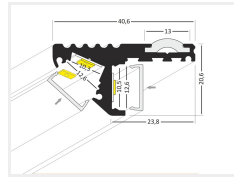

SKU 133943

2 meter, White front

SKU 133944

1 meter, Cover

SKU 133702-1

2 meter, Cover

SKU 133702-2

1 meter, Clear antislip