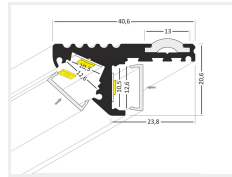

SKU 133943

2 meter, White front

SKU 133944

1 meter, Cover

SKU 133702-1

2 meter, Cover

SKU 133702-2

1 meter, Clear antislip