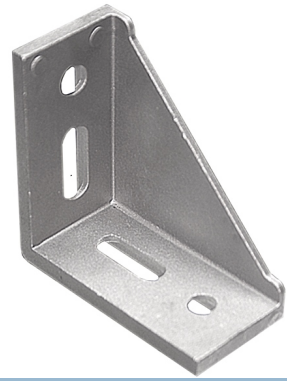

## Serie 40 - Large angle bracket

Extra large brackets in cast aluminium that gives you extra stiffness compared to standard bracket. Mounted with 4 bolts.

Extra large brackets in cast aluminium that gives you extra stiffness compared to standard bracket. Great for larger constructions, where they will typically be used for the base frame, that requires higher strength.

The bracket is easily mounted with bolts. The larger model needs 4 x M8 x 16mm bolts, while the small one needs 4 x M6 x 16mm.

The bracket has only 1 wall, which makes it easy to access the bolts.

matronics

### 40x80x80mm

SKU A400206  
Dimensions: 40 x 80 x 80mm

### 28x58x58mm

SKU A300204  
Dimensions: 28 x 58 x 58mm

Product pictures