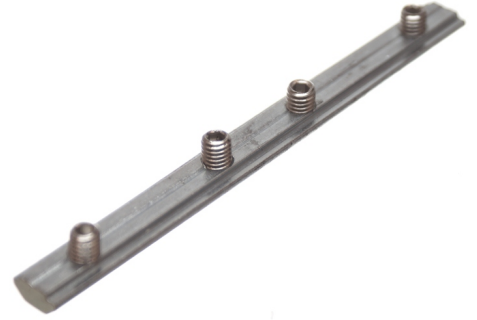

Serie 20 - Straight coupling

Long joint to make a straight joint of two profiles, end to end. 4 pinol screws ensures it can be fastened securely.

Long joint to make a straight joint of two profiles, end to end. 4 pinol screws ensures it can be fastened securely.

Depending on the needed strength of the joint, you can easily mount multiple couplings, eg. two with one on each side, or even more.

matronics.nl

Buy online at www.matronics.eu/A200207K

Product overview

Serie 20 - Straight coupling

SKU A200207K

Dimensions: mm

Product pictures