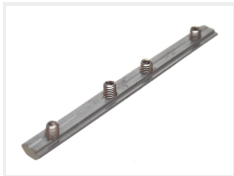

Serie 20 - Straight coupling

Long joint to make a straight joint of two profiles, end to end. 4 pinol screws ensures it can be fastened securely.

Long joint to make a straight joint of two profiles, end to end. 4 pinol screws ensures it can be fastened securely.

Depending on the needed strength of the joint, you can easily mount multiple couplings, eg. two with one on each side, or even more.

matronics

Buy online at www.matronics.eu/A200207K

Product overview

Serie 20 - Straight coupling

SKU A200207K

Dimensions: mm

Product pictures