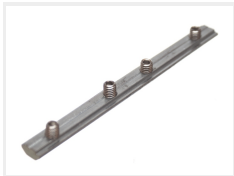

Serie 20 - Straight coupling

Long joint to make a straight joint of two profiles, end to end. 4 pinol screws ensures it can be fastened securely.

Long joint to make a straight joint of two profiles, end to end. 4 pinol screws ensures it can be fastened securely.

Depending on the needed strength of the joint, you can easily mount multiple couplings, eg. two with one on each side, or even more.

matronics.nl

Buy online at www.matronics.eu/A200207K

Product overview

Serie 20 - Straight coupling

SKU A200207K

Dimensions: mm

Product pictures