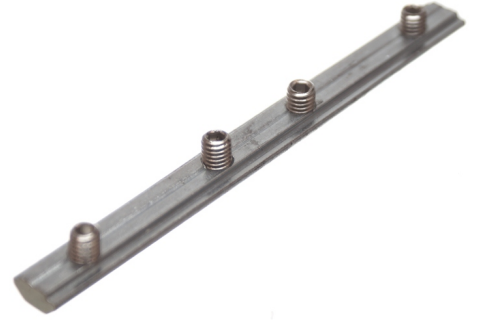

Serie 20 - Straight coupling

Long joint to make a straight joint of two profiles, end to end. 4 pinol screws ensures it can be fastened securely.

Long joint to make a straight joint of two profiles, end to end. 4 pinol screws ensures it can be fastened securely.

Depending on the needed strength of the joint, you can easily mount multiple couplings, eg. two with one on each side, or even more.

matronics

Buy online at www.matronics.eu/A200207K

Product overview

Serie 20 - Straight coupling

SKU A200207K

Dimensions: mm

Product pictures