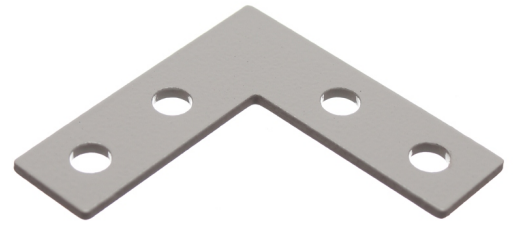

## Serie 2O - Flat bracket

Flat bracket that is mounted on the outside of two profiles. The bracket is painted metal and gives you a powerful joint.

Flat bracket for M5 bolts, that is mounted on the outside of two profiles. The bracket is painted metal and gives you a powerful joint. If you need a extra solid joint you can mount the bracket on both sides.

matronics

Buy online at [www.matronics.eu/A200230](http://www.matronics.eu/A200230)

60mm x 60mm x 18mm

### Serie 2O - Flat bracket

SKU A200230

Product pictures