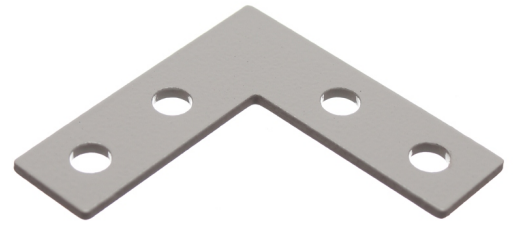

Serie 2O - Flat bracket

Flat bracket that is mounted on the outside of two profiles. The bracket is painted metal and gives you a powerful joint.

Flat bracket for M5 bolts, that is mounted on the outside of two profiles. The bracket is painted metal and gives you a powerful joint. If you need a extra solid joint you can mount the bracket on both sides.

matronics

Buy online at www.matronics.eu/A200230

60mm x 60mm x 18mm

Product overview

Serie 2O - Flat bracket

SKU A200230

Product pictures