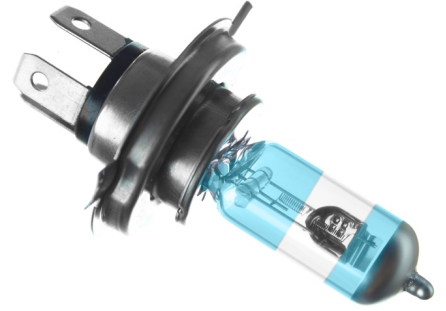

## H4 Michiba Night Premium, 12V 60W/55W, 2 pack

Night Premium H4 halogen bulbs that gives 80% more light and that light 30 meters longer than standard.

Night Premium H4 halogen bulbs that gives 80% more light and that light 30 meters longer on the road than standard. Both a big advantage when driving during night time.

### H4 Michiba Night Premium, 12V 60W/55W, 2 pack

SKU 129954  
Voltage: 12V  
Power: 60/55W  
Colortemperature: 3800K  
Lifetime: 160/400 hours

Product pictures