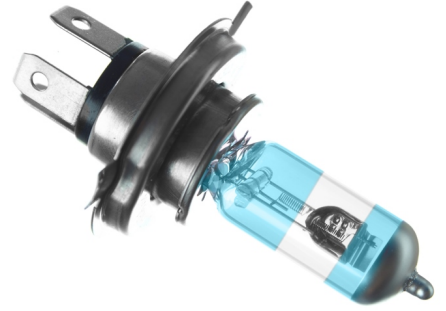

H4 Michiba Night Premium, 12V 60W/55W, 2 pack

Night Premium H4 halogen bulbs that gives 80% more light and that light 30 meters longer than standard.

Night Premium H4 halogen bulbs that gives 80% more light and that light 30 meters longer on the road than standard. Both a big advantage when driving during night time.

All bulbs in the Night Premium series are ECE approved.

matronics.nl

Buy online at www.matronics.eu/129954

Product overview

H4 Michiba Night Premium, 12V 60W/55W, 2 pack

SKU 129954
Voltage: 12V
Power: 60/55W
Colortemperature: 3800K
Lifetime: 160/400 hours