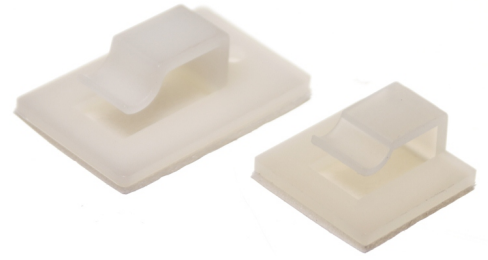

Double-Adhesive Cable-Clip

Smart clips that are mounted with a double-adhesive tape. They fit perfectly for smaller cables and for twin cables.

Smart clips that are mounted with a double-adhesive tape. With different inner dimensions, they perfectly fit smaller and larger cables. The smallest model fits just right for our twin cables.

matronics

Buy online at www.matronics.eu/508200

Can only be attached on smooth surfaces and typically not on raw untreated wood.

Product overview

2,8 x 8mm

SKU 508200
Dimensions: 5.2 x 13 x 9.5mm

3,7 x 7mm

SKU 508201

5.5 x 8mm

SKU 508202

Product pictures