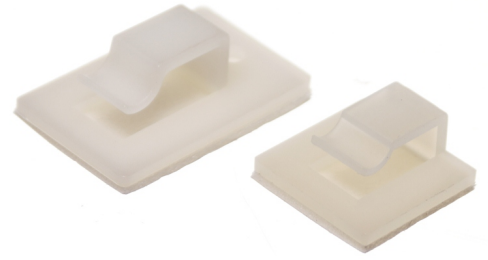

Double-Adhesive Cable-Clip

Smart clips that are mounted with a double-adhesive tape. They fit perfectly for smaller cables and for twin cables.

Smart clips that are mounted with a double-adhesive tape. With different inner dimensions, they perfectly fit smaller and larger cables. The smallest model fits just right for our twin cables.

matronics.nl

Buy online at www.matronics.eu/508200

Can only be attached on smooth surfaces and typically not on raw untreated wood.

Product overview

2,8 x 8mm

SKU 508200
Dimensions: 5.2 x 13 x 9.5mm

3,7 x 7mm

SKU 508201

5.5 x 8mm

SKU 508202

Product pictures