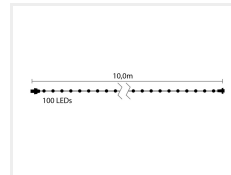

100 LEDs, 10m

SKU 620701
Consumption: 7W
LEDs: 100
Color temperature: 2700K
Brand: LEDWin