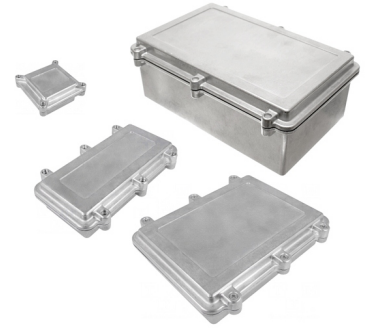

Extra strong enclosure in aluminium

Series of extra strong and sealed IP67 enclosures made of aluminium. The enclosures are available in many different dimensions.

Series of extra strong and sealed enclosures made of the aluminium alloy ADC-12. The enclosures provide protection against dust and moisture, according to the IP67 standard. The enclosures are available in many different dimensions.

matronics.

Buy online at www.matronics.eu/660501

There are holes in the bottom for mounting of a PCB or any other parts.

You can find detailed drawings of the enclosures under downloads.

Product overview

HQ00IS - 96x96x45

SKU 660501
Dimensions: 45 x 96 x 96mm

HQ005S - 192x96x45

SKU 660505
Dimensions: 45 x 192 x 96mm

HQ01IS - 274x173x100

SKU 660511
Dimensions: 100 x 274 x 173mm

HQ013S - 150x100x50

SKU 660513
Dimensions: 50 x 150 x 100mm