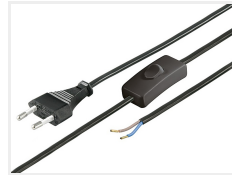

Cable with a 230V Plug and a Breaker, 1.5m

White or black cable with a premounted 230V plug and a toggle breaker. The cable is 1.5 metres long and can be used for lamps.

White or black cable with a premounted 230V plug and a toggle breaker. The cable is 1.5 metres long and can be used for lamps.

The cable is 0.75 mm² with a max current of 2.5A.

matronics.nl

Buy online at www.matronics.eu/611070

Product overview

White

SKU 611070

Black

SKU 611071