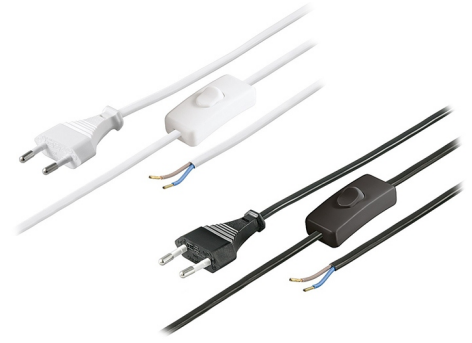

## Cable with a 230V Plug and a Breaker, 1.5m

White or black cable with a premounted 230V plug and a toggle breaker. The cable is 1.5 metres long and can be used for lamps.

White or black cable with a premounted 230V plug and a toggle breaker. The cable is 1.5 metres long and can be used for lamps.

The cable is 0.75 mm<sup>2</sup> with a max current of 2.5A.

matronics.nl

Buy online at [www.matronics.eu/611070](http://www.matronics.eu/611070)