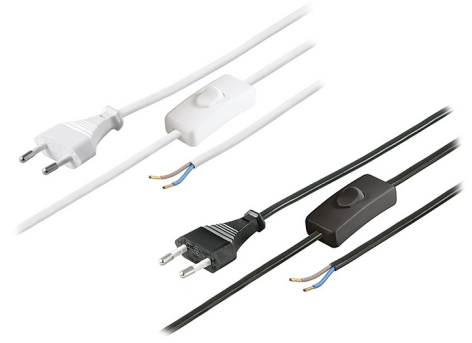

Cable with a 230V Plug and a Breaker, 1.5m

White or black cable with a premounted 230V plug and a toggle breaker. The cable is 1.5 metres long and can be used for lamps.

White or black cable with a premounted 230V plug and a toggle breaker. The cable is 1.5 metres long and can be used for lamps.

The cable is 0.75 mm² with a max current of 2.5A.

matronics.nl

Buy online at www.matronics.eu/611070

Product overview

White

SKU 611070

Black

SKU 611071