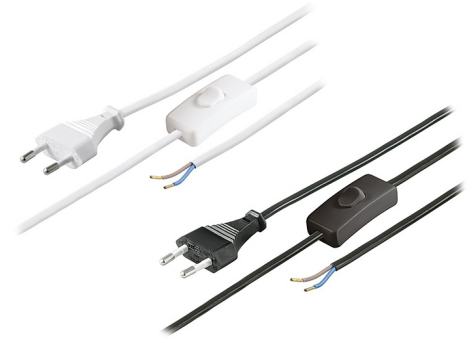

Cable with a 230V Plug and a Breaker, 1.5m

White or black cable with a premounted 230V plug and a toggle breaker. The cable is 1.5 metres long and can be used for lamps.

White or black cable with a premounted 230V plug and a toggle breaker. The cable is 1.5 metres long and can be used for lamps.

The cable is 0.75 mm² with a max current of 2.5A.

matronics.nl

Buy online at www.matronics.eu/611070

Product overview

White

SKU 611070

Black

SKU 611071