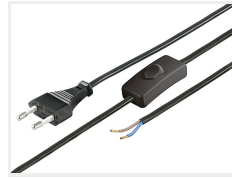

Cable with a 230V Plug and a Breaker, 1.5m

White or black cable with a premounted 230V plug and a toggle breaker. The cable is 1.5 metres long and can be used for lamps.

White or black cable with a premounted 230V plug and a toggle breaker. The cable is 1.5 metres long and can be used for lamps.

The cable is 0.75 mm² with a max current of 2.5A.

matronics.nl

Buy online at www.matronics.eu/611070

Product overview

White

SKU 611070

Black

SKU 611071