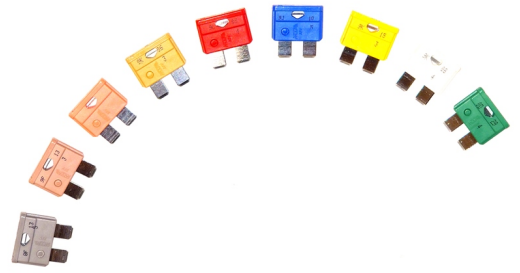

ATO Blade Fuse

Standard ATO blade fuses, that are typically used in cars and trucks. Available from 4A to 30A.

Standard ATO blade fuses, that are typically used in cars and trucks.

Available from 4A to 30A.

- Width 19,05 mm
- Height 18,54 mm
- Thickness 5 mm

matronics

Buy online at www.matronics.eu/515064

Product overview

2A - Gray

SKU 515062

3A - Violet

SKU 515063

4A - Pink

SKU 515064

5A - Tan

SKU 515065

10A - Red

SKU 515066

15A - Blue

SKU 515067

20A - Yellow

SKU 515068

25A - Clear

SKU 515069

30A - Green

SKU 515070

Product pictures