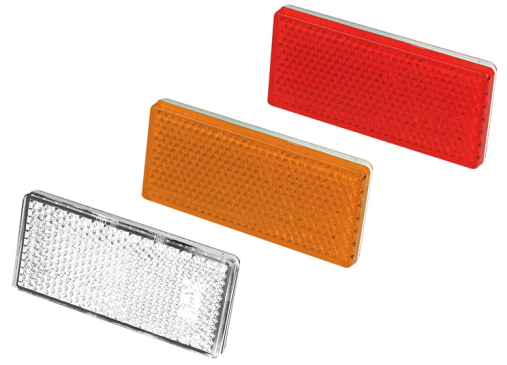

A Reflex - I x Square

ECE approved rectangular reflexes with a double adhesive tape for marking on the sides, a front and a rear. 70 x 30 x 6mm.

Package of 1 x ECE approved rectangular reflexes with a double adhesive tape for marking on the sides, the front and the rear of your car, truck and trailer. 70 x 30 x 6mm.

The reflex is approved to be mounted vertically and horizontally.

Easily adheres with the 3m foam tape, as long as the surface has been properly cleaned.

matronics 

Buy online at www.matronics.eu/24608702

Product overview

Red

SKU 24608702
Dimensions: 30 x 70mm

Yellow

SKU 24608703
Dimensions: 30 x 70mm

White

SKU 24608704
Dimensions: 30 x 70mm