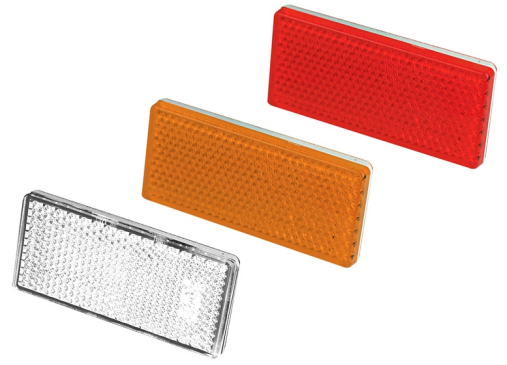

## A Reflex - I x Square

ECE approved rectangular reflexes with a double adhesive tape for marking on the sides, a front and a rear. 70 x 30 x 6mm.

Package of 1 x ECE approved rectangular reflexes with a double adhesive tape for marking on the sides, the front and the rear of your car, truck and trailer. 70 x 30 x 6mm.

The reflex is approved to be mounted vertically and horizontally.

Easily adheres with the 3m foam tape, as long as the surface has been properly cleaned.

matronics 

Buy online at [www.matronics.eu/24608702](http://www.matronics.eu/24608702)

### Red

SKU 24608702  
Dimensions: 30 x 70mm

### White

SKU 24608704  
Dimensions: 30 x 70mm