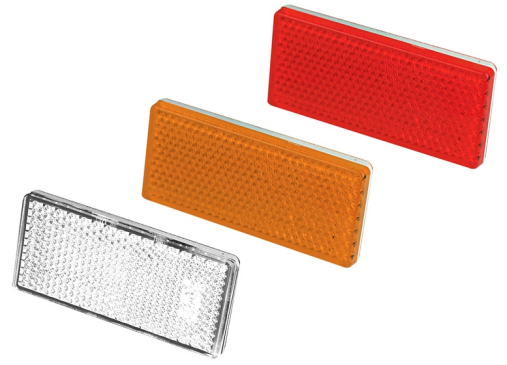

A Reflex - I x Square

ECE approved rectangular reflexes with a double adhesive tape for marking on the sides, a front and a rear. 70 x 30 x 6mm.

Package of 1 x ECE approved rectangular reflexes with a double adhesive tape for marking on the sides, the front and the rear of your car, truck and trailer. 70 x 30 x 6mm.

matronics 

Buy online at www.matronics.eu/24608702

The reflex is approved to be mounted vertically and horizontally.

Easily adheres with the 3m foam tape, as long as the surface has been properly cleaned.

Product overview

Red

SKU 24608702
Dimensions: 30 x 70mm

Yellow

SKU 24608703
Dimensions: 30 x 70mm

White

SKU 24608704
Dimensions: 30 x 70mm