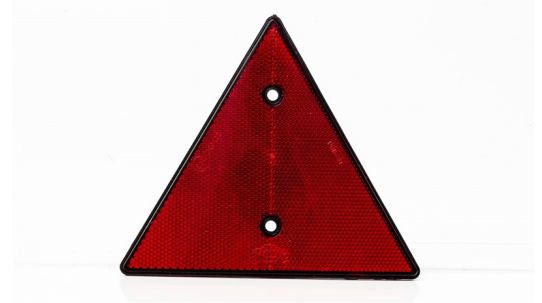

## Reflex light - 2 x Triangular

Set with 2 pcs ECE-approved triangle reflectors, which are legally required on trailers and semi-trailers. 158 mm on all sides.

Set with 2 styks ECE-approved triangle reflectors, which are legally required on trailers and semi-trailers. 158 mm on all sides, so it has a height of 138mm.