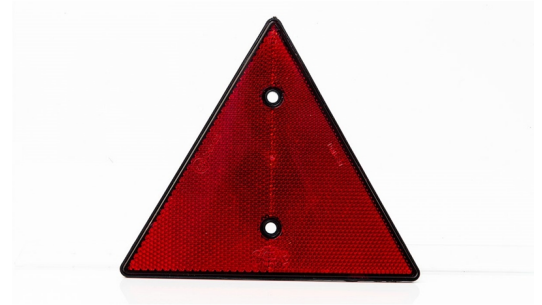

## A reflex light - 2 x Triangular

A set with 2 pcs ECE-approved triangle reflectors, which are legally required on trailers and semi-trailers. 158 mm on all sides.

A set with 2 styks ECE-approved triangle reflectors, which are legally required on trailers and semi-trailers. 158 mm on all sides, so it has a height of 138mm.