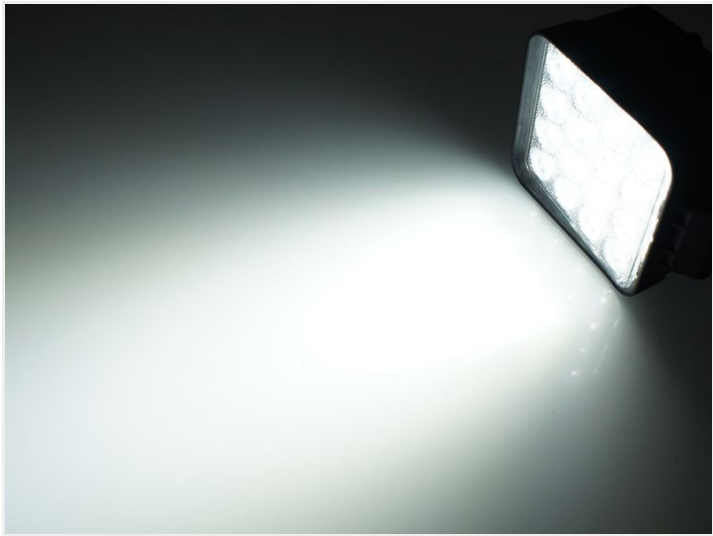

## 48W LED Work Light, E-Marked IO-3OV

E-Approved Work light with 16 powerful LEDs.

E-Marked working lamp with 16 powerful Osram LEDs. Alu-house with powerful powder-coating and stainless steel. The light color is 6000K and lens of 60 degrees gives a good and a broad diffusion of light, suitable for work.

Includes brackets, bolts and nuts for fastening.

This is a brand new model with Osram LEDs that provide higher lumen at lower power consumption. It matches the traditional 48W models of light output, while the real consumption about 25W.

### 48W LED Work Light, E-Marked IO-3OV

SKU 24606279

Lumen: 3040

Voltage: 10-30V

Consumption: 25/48W

Dimensions: 48 x 140 x 110mm

Product pictures

Flood Beam