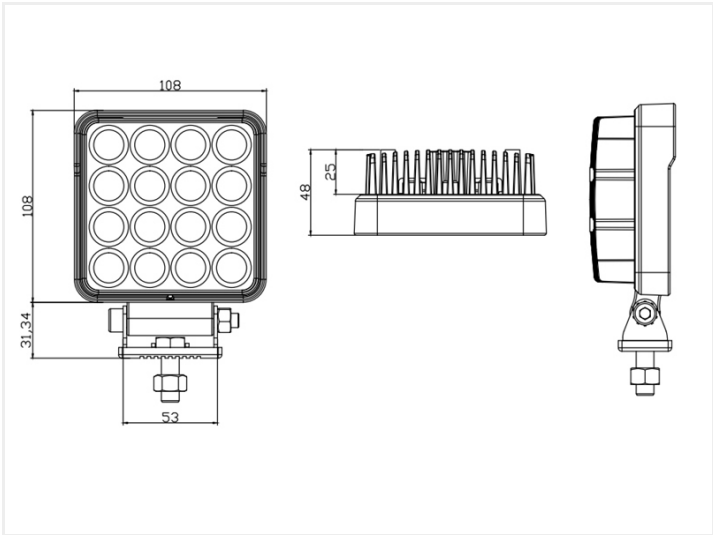

Cable length: 40cm

IP67 / IP69K

matronics

Buy online at www.matronics.eu/24606279

Product overview

48W LED Work Light, E-Marked IO-3OV

SKU 24606279

Lumen: 3040

Voltage: 10-30V

Consumption: 25/48W

Dimensions: 48 x 140 x 110mm

Product pictures

Flood Beam