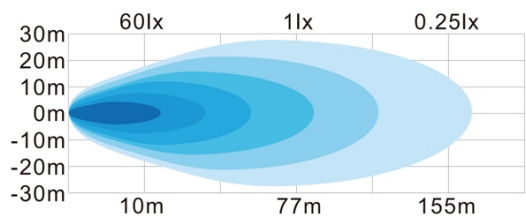

### 48W LED Work Light, E-Marked IO-3OV

SKU 24606279

Lumen: 3040

Voltage: 10-30V

Consumption: 25/48W

Dimensions: 48 x 140 x 110mm

Product pictures

Flood Beam