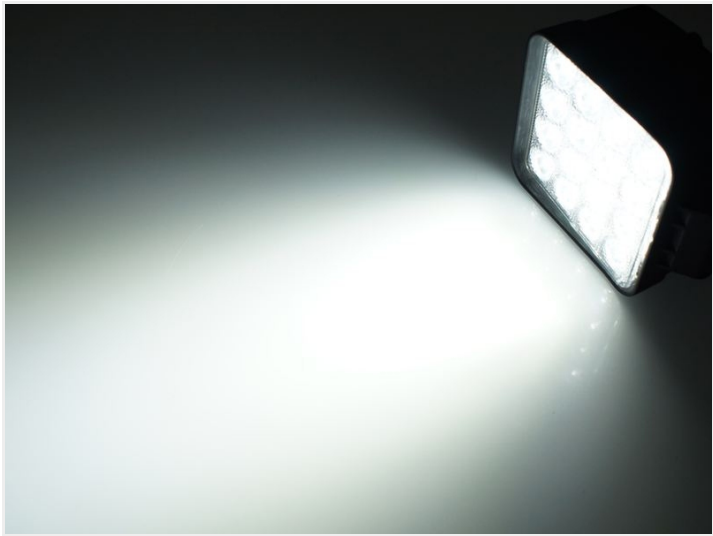

48W LED Work Light, E-Marked IO-3OV

E-Approved Work light with 16 powerful LEDs.

E-Marked working lamp with 16 powerful Osram LEDs. Alu-house with powerful powder-coating and stainless steel. The light color is 6000K and lens of 60 degrees gives a good and a broad diffusion of light, suitable for work.

Includes brackets, bolts and nuts for fastening.

This is a brand new model with Osram LEDs that provide higher lumen at lower power consumption. It matches the traditional 48W models of light output, while the real consumption about 25W.

Voltage: 10-30V

Consumption: 25/48W

Dimensions: 48 x 140 x 110mm

Product pictures

Flood Beam