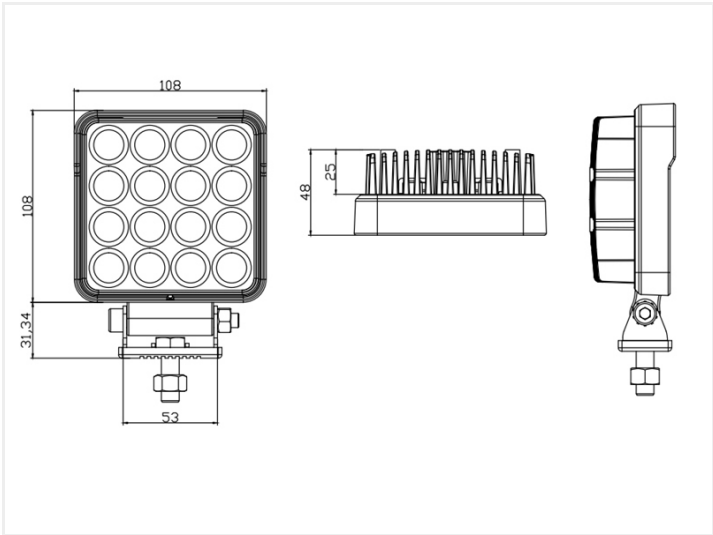

### 48W LED Work Light, E-Marked IO-3OV

SKU 24606279

Lumen: 3040

Voltage: 10-30V

Consumption: 25/48W

Dimensions: 48 x 140 x 110mm

Product pictures

Flood Beam