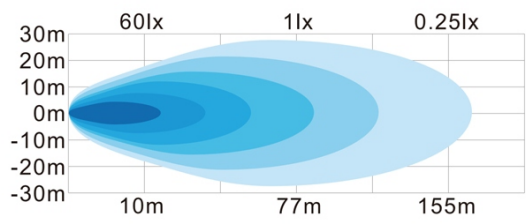

Voltage: 10-30V

Consumption: 25/48W

Dimensions: 48 x 140 x 110mm

Product pictures

Flood Beam