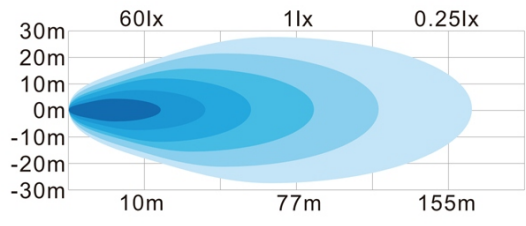

Voltage: 10-30V

Consumption: 25/48W

Dimensions: 48 x 140 x 110mm

Product pictures

Flood Beam