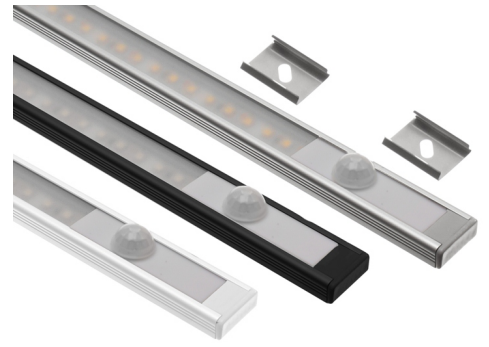

## Matronics Interior Lightbar with a Motion Sensor

A fully assembled lightbar with a built-in motionsensor for 12V and 24V, with a bright LED stripe. Available in multiple lengths. 3-metres wire

A fully assembled 12V or 24V lightbar, with a mounted LED stripe, a PIR sensor and a three metres wire. The motion sensor has a range of 2 meters, and a beam of 120 degrees. When it senses motion it turns on the lightbar, and after 40 seconds with no motion it turns off again. The available LED stripe have 120 LEDs/m, which gives you an even light in the lightbar.

The lightbar is of a high quality and it has an elegant and a neutral design. It has a nice finish, as the mounting clips are hidden inside the profile. With the frosted front, the profile has an even non-blinding light.

It can be mounted anywhere, as long as they are not exposed to water or moisture. It can be used both in your house and in your car.

The lightbar must be connected to 12V or 24V depending on chosen strip, either from a battery or through a 230V power supply .

Available in 6 different lengths, that all have 3 meter wire. 2 clips are included with 50cm and 100cm profiles, and 4 clips with 150cm and 200cm profiles, and 6 with 249cm and 300cm.

Former SKUs:

12V: 652100 652101 652102 652103 652110 652111 652112 652113