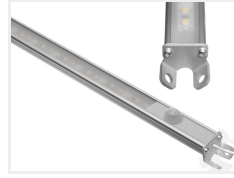

Anodized corner, 100cm