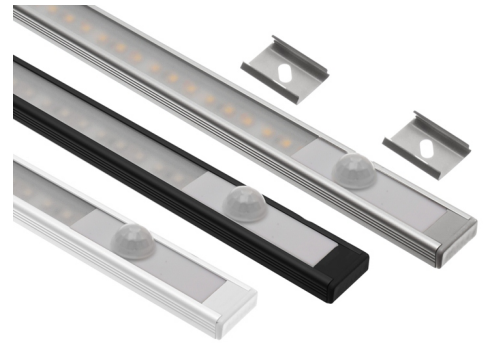

Matronics Interior Lightbar with a Motion Sensor

A fully assembled lightbar with a built-in motionsensor for 12V and 24V, with a bright LED stripe. Available in multiple lengths. 3-metres wire

A fully assembled 12V or 24V lightbar, with a mounted LED stripe, a PIR sensor and a three metres wire. The motion sensor has a range of 2 meters, and a beam of 120 degrees. When it senses motion it turns on the lightbar, and after 40 seconds with no motion it turns off again. The available LED stripe have 120 LEDs/m, which gives you an even light in the lightbar.

The lightbar is of a high quality and it has an elegant and a neutral design. It has a nice finish, as the mounting clips are hidden inside the profile. With the frosted front, the profile has an even non-blinding light.

It can be mounted anywhere, as long as they are not exposed to water or moisture. It can be used both in your house and in your car.

The lightbar must be connected to 12V or 24V depending on chosen strip, either from a battery or through a 230V power supply .

White, 300cm

SKU 650815-W

Product pictures