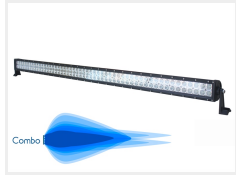

Combo, 138cm - 312W