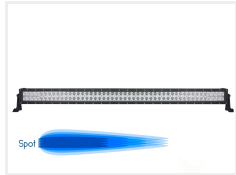

Spot, 128cm - 288W