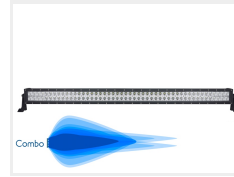

Combo, 128cm - 288W