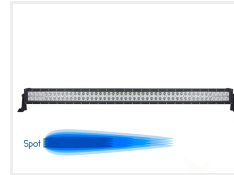

Spot, 138cm - 312W