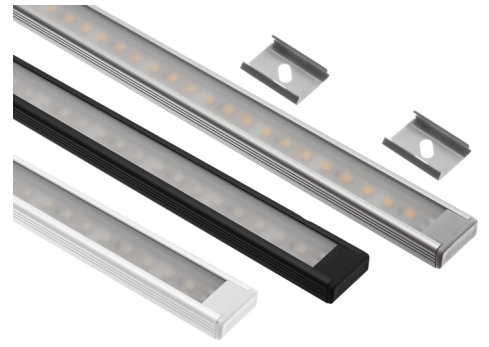

Matronics Interior Lightbar

A fully assembled lightbar with a bright LED stripe. Available in multiple lengths. A 3-metres wire and mounting clips included.

A fully assembled lightbar, mounted LED stripe and a 3metres wire. The front and the end caps have a very high quality and combined, they give a very nice look and a clear design. The hidden mounting-brackets give you a nice finish when mounted. The frosted front only minimally reduces the light output, but gives you a nice light scattering and removes the glaring effect produced by the LED stripe.

All the available LED stripes for this profile is with 120 LEDs per meter, which gives a even light in the whole length of the profiles.

DON'T FORGET THE CHOOSE, IF THE LED STRIPS IS FOR 12V OG 24V AND ALSO WHICH TYPE / COLOR THE LED STRIPS!

The profiles can be used anywhere, as long as they are not exposed to water and moisture. They can be used both in your house and in your car, but you will need a transformator.

Standard light bars

They are available in 6 lengths that all have 3-metres wires and has a voltage of ether 12V or 24V. Mounting-clips are included and they can simply be screwed on. The profile is then clicked over the profile.

2 clips are included for 50cm and 100cm profiles, 4 clips for 150cm and 200cm profiles, and 6 clips for 249cm and 300cm.

Corner light bars

The corner profile is mounted with brackets, that are intended to be mounted in the corners of ceilings and walls, with screws, bolts or rivets. We recommend that you do not use profiles longer than 1 meter when there is a lot of motion, eg. in vehicles, as they are only fastened in the ends.