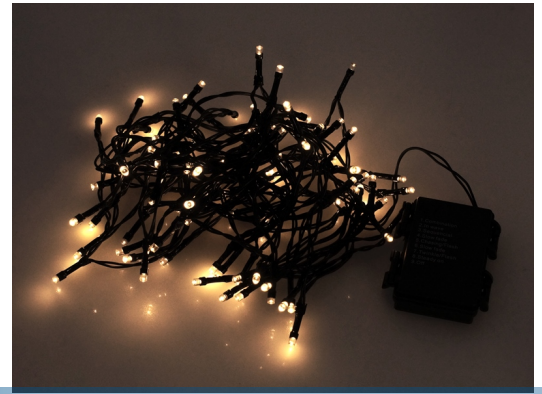

Outdoor light chain for batteries (3xAA)

A nice light-chain with 40, 80 and 120 LEDs. The waterproof battery-holder makes it easy to mount outdoors. 8 light-effect programs and 6/18 timer.

A nice light-chain with 40, 80 or 120 LEDs. The waterproof battery-holder with space for 3 x AAA batteries (not included), makes it easy to mount outdoors. The built-in double timer saves you power and troubles turning the lights on and off at the morning and afternoon.

Light-chain is with black wire.

8 light-effect programs:

- Combination
- In wave
- Sequential
- Slow fade
- Chasing / flash
- Fade
- Twinkle / flash
- Steady on

matronics.nl

Buy online at www.matronics.eu/622002

Product overview

40 LEDs - 3M

SKU 622002
Connection : 50cm
Chain length: 292cm
Total length: 342cm
LED distance: 7,5cm

80 LEDs - 6M

SKU 622004
Connection : 50cm
Chain length: 592cm
Total length: 642cm
LED distance: 7,5cm

120 LED - 9M

SKU 622006
Connection : 50cm
Chain length: 862cm
Total length: 942cm
LED distance: 7,5cm

Product pictures