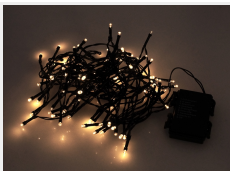

120 LED - 9M

SKU 622006
Connection : 50cm
Chain length: 862cm
Total length: 942cm
LED distance: 7,5cm