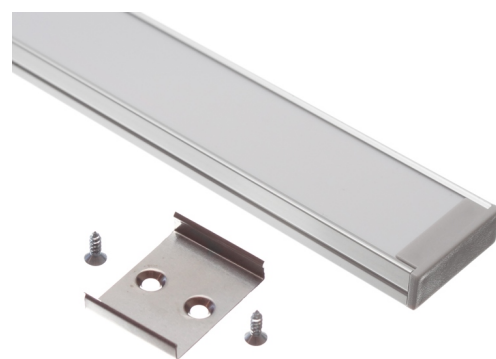

## Topmet Wide 24 LED profile

A nice wide profile in aluminium with a plastic front and accessories. It is designed for 2 LED stripes in the same profile (2 x 10mm).

A nice wide profile in aluminium with a plastic front and accessories. It is designed for 2 x 10mm or 3 x 8mm LED stripes in the same profile (2 x 10mm). This makes it possible to make a very bright light armature.

matronics

Buy online at [www.matronics.eu/133201F](http://www.matronics.eu/133201F)

Fronts, endcaps and clips are included with the profiles (2 clips for 1 metre, 4 clips for 2 metres, 6 clips for 3 metres).

Note that for the 3 meter profile, a 1 x 1m and 1 x 2m front is included.

## Product overview

Anodized with white front, 1 meter

SKU 133201

Anodized with frosted front, 1 meter

SKU 133201F

Anodized with white front, 2 meters

SKU 133202

Anodized with frosted front, 2 meters