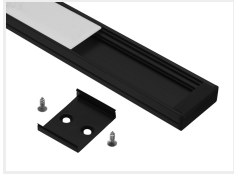

Black with white front, 1 meter