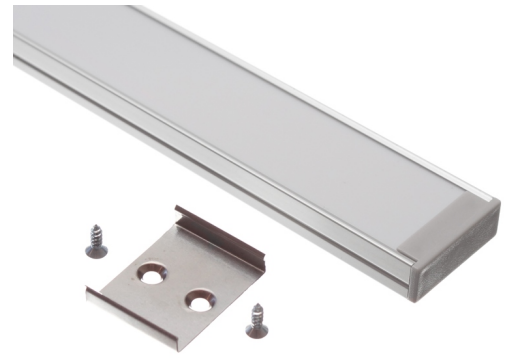

Topmet Wide 24 LED profile

A nice wide profile in aluminium with a plastic front and accessories. It is designed for 2 LED stripes in the same profile (2 x 10mm).

A nice wide profile in aluminium with a plastic front and accessories. It is designed for 2 x 10mm or 3 x 8mm LED stripes in the same profile (2 x 10mm). This makes it possible to make a very bright light armature.

matronics.nl

Buy online at www.matronics.eu/133201F

Fronts, endcaps and clips are included with the profiles (2 clips for 1 metre, 4 clips for 2 metres, 6 clips for 3 metres).

Note that for the 3 meter profile, a 1 x 1m and 1 x 2m front is included.

Product overview

Anodized with white front, 1 meter

SKU 133201

Anodized with frosted front, 1 meter

SKU 133201F

Anodized with white front, 2 meters

SKU 133202

Anodized with frosted front, 2 meters

SKU 133202F

Anodized with white front, 3 meter

SKU 133203

Anodized with frosted front, 3 meter

SKU 133203F

White with white front, 1 meter

SKU 133211

White with frosted front, 1 meter