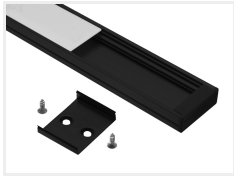

Black with white front, 2 meters