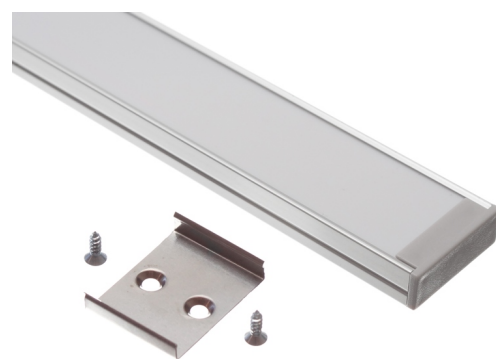

Topmet Wide 24 LED profile

A nice wide profile in aluminium with a plastic front and accessories. It is designed for 2 LED stripes in the same profile (2 x 10mm).

A nice wide profile in aluminium with a plastic front and accessories. It is designed for 2 x 10mm or 3 x 8mm LED stripes in the same profile (2 x 10mm). This makes it possible to make a very bright light armature.

matronics

Buy online at www.matronics.eu/133201F

Fronts, endcaps and clips are included with the profiles (2 clips for 1 metre, 4 clips for 2 metres, 6 clips for 3 metres).

Note that for the 3 meter profile, a 1 x 1m and 1 x 2m front is included.

Product overview

Anodized with white front, 1 meter

SKU 133201

Anodized with frosted front, 1 meter

SKU 133201F

Anodized with white front, 2 meters

SKU 133202

Anodized with frosted front, 2 meters

SKU 133202F

Anodized with white front, 3 meter

SKU 133203

Anodized with frosted front, 3 meter

SKU 133203F

White with white front, 1 meter

SKU 133211

White with frosted front, 1 meter