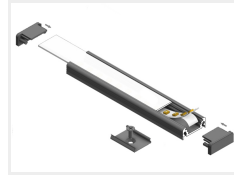

Accessories, Spare 1 meter front, white