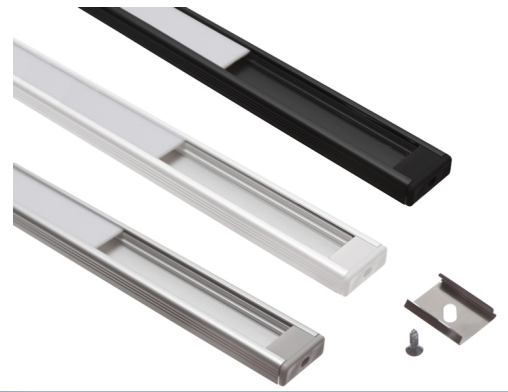

Topmet Surface IO LED profil

U-profile in aluminium, intended for LED stripes. The very low height with the hidden mounting clips creates a nice look. Anodized and white.

An U-profile in aluminium, that is intended for LED stripes. The profile has a very low height and with the hidden mounting clips you get a profile with a nice look. It is available as silver anodized, black anodized or white-painted

matronics

Buy online at www.matronics.eu/133161

The profile fits 8mm and 10mm LED stripes.

A complete set contains a profile, plastic end caps, plastic front, 2 mounting clips for the 1-metre set, 4 mounting clips for the 2-metres set, and 6 mounting clips for the 3 metres set.

Note that for the 3 meter profile, a 1 x 1m and 1 x 2m front is included.

Product overview

Anodized with frosted front, 1 meter

SKU 133161F

Anodized with frosted front, 2 meter

SKU 133162F

Anodized with frosted front, 3 metres

SKU 133163F

Anodized with white front, 1 meter

SKU 133161

Anodized with white front, 2 meter

SKU 133162

Anodized with white front, 3 metres

SKU 133163

White with frosted front, 1 meter