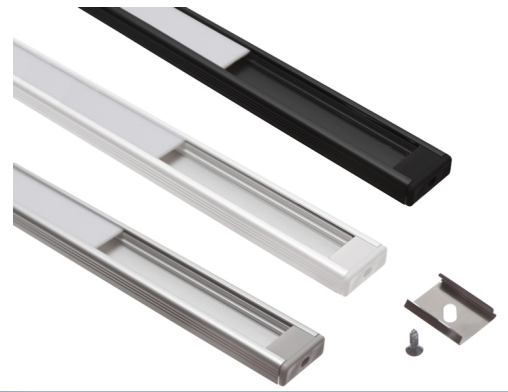

Topmet Surface IH LED profile

Extra wide U-profile in aluminium, intended for 14mm LED stripes. A very low height with hidden mounting clips.

An extra wide U-profile in aluminium, intended for 14mm LED stripes. A very low height with hidden mounting clips that give you a very clean and simple design.

The profile fits maximum 14mm LED stripes, such as Philips Hue LED stripes.

The complete aluminium set contains a plastic bottom, a plastic front, 2 mounting clips with 2 screws for the 1-metre-set and 4 mounting clips with 4 screws for the 2-metres-set.

SKU 133232

Anodized with frosted front, 2 meter

SKU 133232F

Anodized with white front, 3 meter

SKU 133233

Anodized with frosted front, 3 meter

SKU 133233F

White with white front, 1 meter

SKU 133251

White with frosted front, 2 meter

SKU 133251F

White with white front, 2 meter

SKU 133252

White with frosted front, 2 meter

SKU 133252F

White with white front, 3 meter