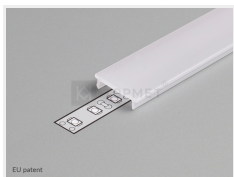

Accessories, Gray end with hole

SKU 133903F