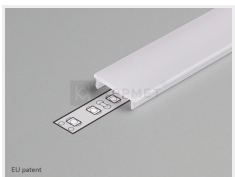

Accessories, Gray end with hole

SKU 133903F