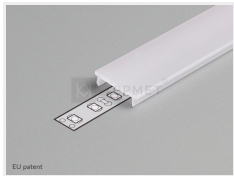

Accessori, Clink-front, 2m