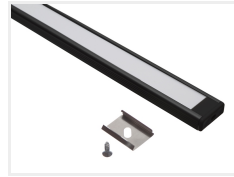

Black with frosted front, 2 meter