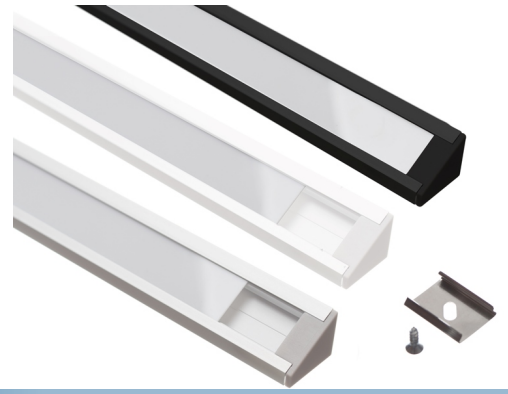

Topmet Corner 14 LED profile

Nice aluminum-profile for LED stripes that is intended to be mounted on ceilings, in corners or in closets.

A nice aluminum-profile for LED stripes that is intended to be mounted on ceilings, in corners or in closets.

matronics.nl

Buy online at www.matronics.eu/133031

A milk-white front and gray end caps are included. For 1 metre profil - 2 clips are included and for 2 metres profile - there are 4 clips included.

The mounting-clips are hidden inside the profiles, so the mounting is completely hidden.

The profile fits 14mm LED stripes, such as Philips Hue LED stripes.

Product overview

Anodized with frosted front, 1 metre

SKU 133031F

Anodized with frosted front, 2 metres

SKU 133032F

Anodized with white front, 1 metre

SKU 133031

Anodized with white front, 2 metres

SKU 133032

White with frosted front, 1 meter

SKU 133051F

White with frosted front, 2 meter

SKU 133052F

White with white front, 1 meter