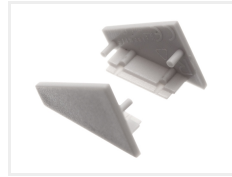

Accessories, 2 extra ends, gray