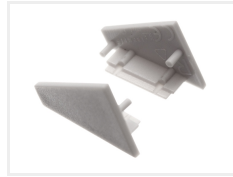

Accessories, 2 extra ends, gray