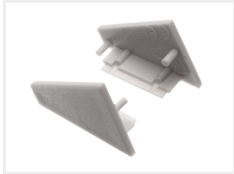

Topmet Corner 14 LED profile

Nice aluminum-profile for LED stripes that is intended to be mounted on ceilings, in corners or in closets.

A nice aluminum-profile for LED stripes that is intended to be mounted on ceilings, in corners or in closets.

The profile fits 14mm LED stripes, such as Philips Hue LED stripes.

Product overview

Anodized with frosted front, 1 metre

SKU 133031F

Anodized with frosted front, 2 metres

SKU 133032F

Anodized with white front, 1 metre

SKU 133058

Accessories, 2 extra ends, sort

SKU 133048

Accessories, Joint

SKU 133987

Product pictures