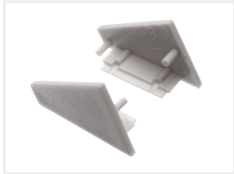

Topmet Corner H LED profile

Nice aluminum-profile for LED stripes that is intended to be mounted on ceilings, in corners or in closets.

A nice aluminum-profile for LED stripes that is intended to be mounted on ceilings, in corners or in closets.

The profile fits 14mm LED stripes, such as Philips Hue LED stripes.

Product overview

Anodized with frosted front, 1 metre

SKU 133031F

Anodized with frosted front, 2 metres

SKU 133032F

Anodized with white front, 1 metre

SKU 133058

Accessories, 2 extra ends, sort

SKU 133048

Accessories, Joint

SKU 133987

Product pictures