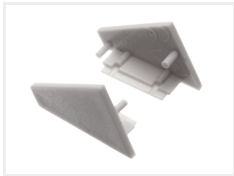

Topmet Corner H LED profile

Nice aluminum-profile for LED stripes that is intended to be mounted on ceilings, in corners or in closets.

A nice aluminum-profile for LED stripes that is intended to be mounted on ceilings, in corners or in closets.

SKU 133058

Accessories, 2 extra ends, sort

SKU 133048

Accessories, Joint

SKU 133987

Product pictures