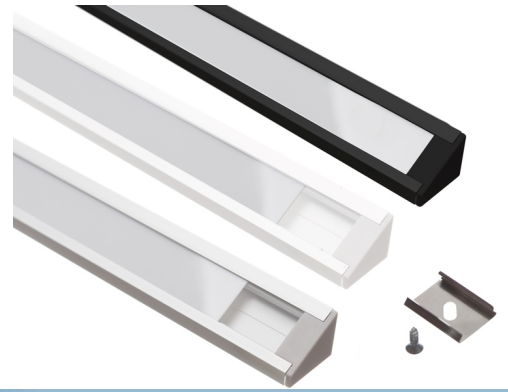

Topmet Corner H LED profile

Nice aluminum-profile for LED stripes that is intended to be mounted on ceilings, in corners or in closets.

A nice aluminum-profile for LED stripes that is intended to be mounted on ceilings, in corners or in closets.

matronics.nl

Buy online at www.matronics.eu/133031

A milk-white front and gray end caps are included. For 1 metre profil - 2 clips are included and for 2 metres profile - there are 4 clips included.

The mounting-clips are hidden inside the profiles, so the mounting is completely hidden.

The profile fits 14mm LED stripes, such as Philips Hue LED stripes.

Product overview

Anodized with frosted front, 1 metre

SKU 133031F

Anodized with frosted front, 2 metres

SKU 133032F

Anodized with white front, 1 metre

SKU 133031

Anodized with white front, 2 metres

SKU 133032

White with frosted front, 1 meter

SKU 133051F

White with frosted front, 2 meter

SKU 133052F

White with white front, 1 meter