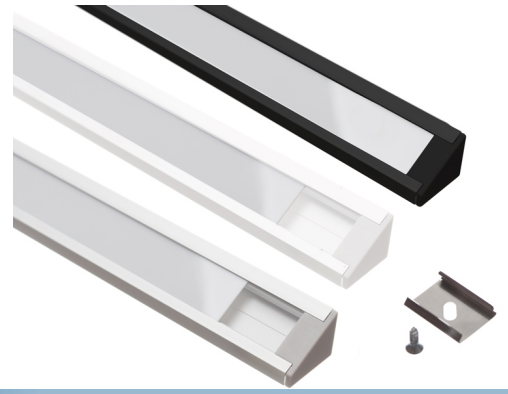

Topmet Corner H LED profile

Nice aluminum-profile for LED stripes that is intended to be mounted on ceilings, in corners or in closets.

A nice aluminum-profile for LED stripes that is intended to be mounted on ceilings, in corners or in closets.

matronics.nl

Buy online at www.matronics.eu/133031

A milk-white front and gray end caps are included. For 1 metre profil - 2 clips are included and for 2 metres profile - there are 4 clips included.

The mounting-clips are hidden inside the profiles, so the mounting is completely hidden.

The profile fits 14mm LED stripes, such as Philips Hue LED stripes.

Product overview

Anodized with frosted front, 1 metre

SKU 133031F

Anodized with frosted front, 2 metres

SKU 133032F

Anodized with white front, 1 metre

SKU 133031

Anodized with white front, 2 metres

SKU 133032

White with frosted front, 1 meter

SKU 133051F

White with frosted front, 2 meter

SKU 133052F

White with white front, 1 meter