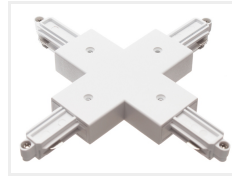

## 230V Track Light - A Cross Connector

A cross-section to join and to connect 4 light profiles together.

A cross-section to join and to connect 4 light profiles together.

matronics

Buy online at [www.matronics.eu/641110](http://www.matronics.eu/641110)

### Product overview

White

SKU 641110

Black

SKU 641210

Product pictures