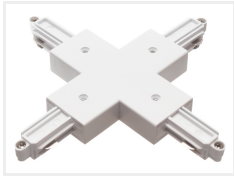

## 230V Track Light - A Cross Connector

A cross-section to join and to connect 4 light profiles together.

A cross-section to join and to connect 4 light profiles together.

matronics

Buy online at [www.matronics.eu/641110](http://www.matronics.eu/641110)

### Product overview

White

SKU 641110

Black

SKU 641210

Product pictures