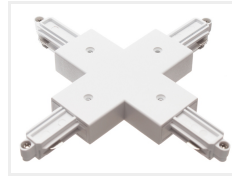

230V Track Light - A Cross Connector

A cross-section to join and to connect 4 light profiles together.

A cross-section to join and to connect 4 light profiles together.

matronics

Buy online at www.matronics.eu/641110

Product overview

White

SKU 641110

Black

SKU 641210

Product pictures