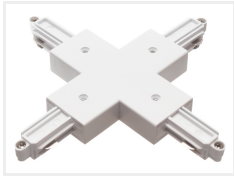

230V Track Light - A Cross Connector

A cross-section to join and to connect 4 light profiles together.

A cross-section to join and to connect 4 light profiles together.

matronics

Buy online at www.matronics.eu/641110

Product overview

White

SKU 641110

Black

SKU 641210

Product pictures