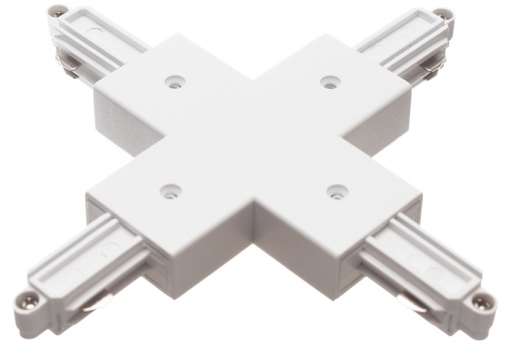

230V Track Light - A Cross Connector

A cross-section to join and to connect 4 light profiles together.

A cross-section to join and to connect 4 light profiles together.

matronics

Buy online at www.matronics.eu/641110

Product overview

White

SKU 641110

Black

SKU 641210

Product pictures