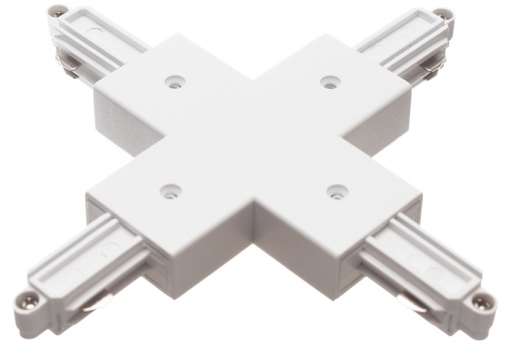

## 230V Track Light - A Cross Connector

A cross-section to join and to connect 4 light profiles together.

A cross-section to join and to connect 4 light profiles together.

matronics

Buy online at [www.matronics.eu/641110](http://www.matronics.eu/641110)

### Product overview

White

SKU 641110

Black

SKU 641210

Product pictures