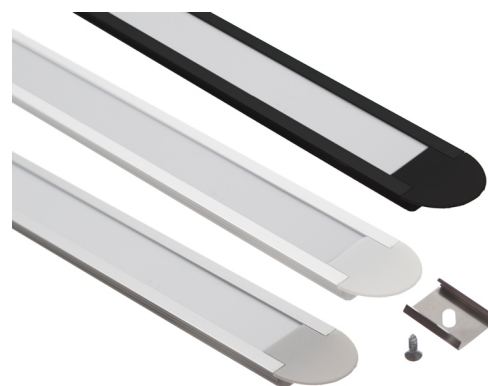

## Topmet Groove I4 LED profil

Nice aluminum-profile for LED stripes. The profile is for mounting on a wall, ceiling or floor. A front and accessories are included.

A nice aluminum-profile for LED stripes. The profile is for mounting on a wall, ceiling or floor, but also in furnitures.

A milk-white plastic-front, plastic ends and mounting clips are included. For the 1 metre profile - 2 clips are included and for the 2 metres profile - 4 clips are included.

The profile is mounted in a 22mm wide slit, where after the profile only has a height of 1mm. You can fasten it with the clips.

### Anodized with frosted front, 1 metre

SKU 133001F

### Anodized frosted front, 2 metres

SKU 133002F