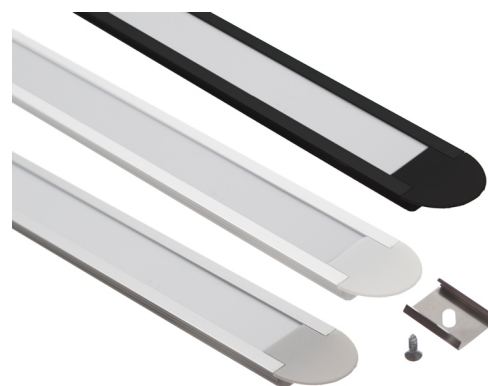

## Topmet Groove I4 LED profil

Nice aluminum-profile for LED stripes. The profile is for mounting on a wall, ceiling or floor. A front and accessories are included.

A nice aluminum-profile for LED stripes. The profile is for mounting on a wall, ceiling or floor, but also in furnitures.

A milk-white plastic-front, plastic ends and mounting clips are included. For the 1 metre profile - 2 clips are included and for the 2 metres profile - 4 clips are included.

The profile is mounted in a 22mm wide slit, where after the profile only has a height of 1mm. You can fasten it with the clips.

## Product overview

Anodized with frosted front, 1 metre

SKU 133001F

Anodized frosted front, 2 metres

SKU 133002F

Anodized frosted front, 3 metres

SKU 133003F

Anodized with white front, 1 metre

SKU 133001

Anodized with white front, 2 metres

SKU 133002

Anodiseret med hvid front, 3 meter

SKU 133003

Black with frosted front, 1 meter

SKU 133011F

Black with frosted front, 2 meter