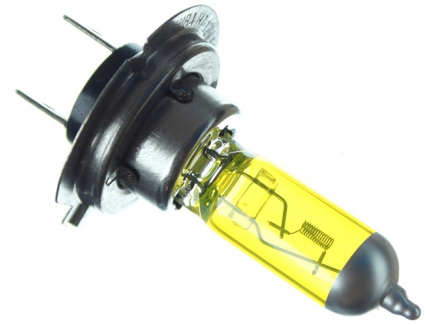

H7 Michiba Yellowlook 12V 55W

Bright H7 'Yellowlook' bulb that gives a great yellow light, that is typically known from french cars.

Bright 'Yellowlook' bulbs that gives a great yellow light, that is typically known from french cars.

The yellow light-color comes from the yellow coating that has been applied to the glass.

The bulbs are not e-approved.

matronics.nl

Buy online at www.matronics.eu/129893

Specifications

Lifetime 300 hours

Lifetime 300 hours