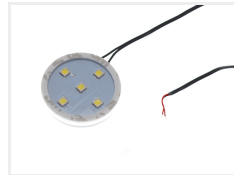

With the RGB model you can change between the light color and effects, such as color-changing and flashing, all selected with the controller that is mounted on the wire.

Mounting and connecting

The lamp can be connected to both 12V and 24V.

SKU 170003

Cigar-plug single, Orange

SKU 170005

Cigar-plug single, RGB

SKU 170006

Cigar-plug double, Red

SKU 170007

Cigar-plug double, RGB

SKU 170008

USB single, Red

SKU 170012

USB single, RGB

SKU 170016

USB double, Red

SKU 170010

USB double, RGB

SKU 170011

Wire single, Red

SKU 170009

Wire single, RGB

SKU 170017

Tilbehør, Extra tape

SKU 170020

Product pictures