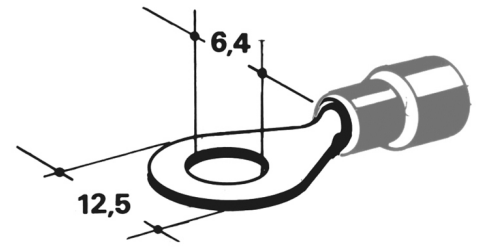

100 stk. Cablelyg, Ring - 6.4mm

A box with 100 pcs. cable-lug rings with an inner diameter of 6.4mm. Available in red, blue and yellow.

A box with 100 pcs. cable-lug rings with an inner diameter of 6.4mm.

Red lugs:

- Wire 0,5 - 1,5mm²
- Max voltage: 220V
- Max current: 19A

Blue lugs:

- Wire 1,5 - 2,5mm²
- Max voltage: 220V
- Max current: 20A

Yellow lugs:

- Wire 4,0 - 6,0mm²
- Max voltage: 220V
- Max current: 40A