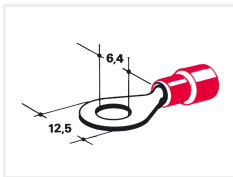

Product overview

Red