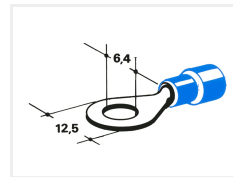

100 stk. Cablelyg, Ring - 6.4mm

A box with 100 pcs. cable-lug rings with an inner diameter of 6.4mm. Available in red, blue and yellow.

A box with 100 pcs. cable-lug rings with an inner diameter of 6.4mm.

Red lugs:

- Wire 0,5 - 1,5mm²
- Max voltage: 220V
- Max current: 19A

Blue lugs:

- Wire 1,5 - 2,5mm²
- Max voltage: 220V
- Max current: 20A

Yellow lugs:

- Wire 4,0 - 6,0mm²
- Max voltage: 220V
- Max current: 40A

matronics.nl

Buy online at www.matronics.eu/507409-B

Product overview

Red

SKU 507409-R

Blue

SKU 507409-B

Yellow

SKU 507409-G