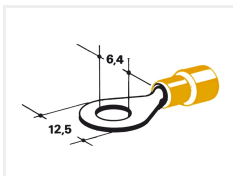

100 stk. Cablelyg, Ring - 6.4mm

A box with 100 pcs. cable-lug rings with an inner diameter of 6.4mm. Available in red, blue and yellow.

A box with 100 pcs. cable-lug rings with an inner diameter of 6.4mm.

Red lugs:

- Wire 0,5 - 1,5mm²
- Max voltage: 220V
- Max current: 19A

Blue lugs:

- Wire 1,5 - 2,5mm²
- Max voltage: 220V
- Max current: 20A

Yellow lugs:

- Wire 4,0 - 6,0mm²
- Max voltage: 220V
- Max current: 40A

matronics.nl

Buy online at www.matronics.eu/507409-B

Product overview

Red

SKU 507409-R

Blue

SKU 507409-B

Yellow

SKU 507409-G