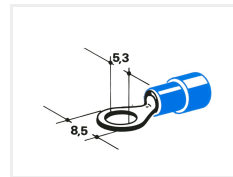

SKU 507306

Blue