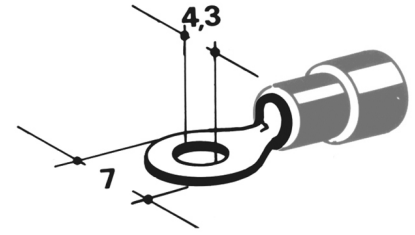

## 100 pcs. Cablelug, Ring - 4.3mm

A box with 100 pcs. cable-lug ring with an inner diameter of 4.3mm. Available in red, blue and yellow.

A box with 100 pcs. cable-lug ring with an inner diameter of 4.3mm.

Red lugs:

- Wire 0,5 - 1,5mm<sup>2</sup>
- Max voltage: 220V
- Max current: 19A

Blue lugs:

- Wire 1,5 - 2,5mm<sup>2</sup>
- Max voltage: 220V
- Max current: 20A

Yellow lugs:

- Wire 4,0 - 6,0mm<sup>2</sup>
- Max voltage: 220V
- Max current: 40A