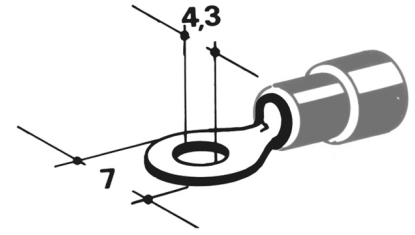

100 pcs. Cablelug, Ring - 4.3mm

A box with 100 pcs. cable-lug ring with an inner diameter of 4.3mm. Available in red, blue and yellow.

A box with 100 pcs. cable-lug ring with an inner diameter of 4.3mm.

Red lugs:

- Wire 0,5 - 1,5mm²
- Max voltage: 220V
- Max current: 19A

Blue lugs:

- Wire 1,5 - 2,5mm²
- Max voltage: 220V
- Max current: 20A

Yellow lugs:

- Wire 4,0 - 6,0mm²
- Max voltage: 220V
- Max current: 40A