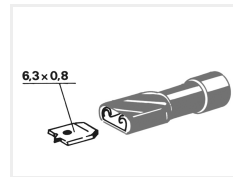

100 pcs. Cablelug, Female fully isolated - 6,3x0,8

A box with 100 pcs. female-cablelugs, fully-isolated. The size is 6,3 x 0.8mm.
Available in red, blue and yellow.

A box with 100 pcs. female-cablelugs, fully-isolated. The size is 6,3 x 0.8mm.

matronics.nl

Buy online at www.matronics.eu/507407-B

Red lugs:

- Wire 0,5 - 1,5mm²
- Max voltage: 220V
- Max current: 19A

Blue lugs:

- Wire 1,5 - 2,5mm²
- Max voltage: 220V
- Max current: 20A

Yellow lugs:

- Wire 4,0 - 6,0mm²
- Max voltage: 220V
- Max current: 40A

Product overview

Red

SKU 507407-R

Blue

SKU 507407-B

Yellow

SKU 507407-G