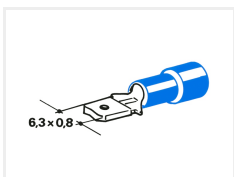

Product overview

Blue