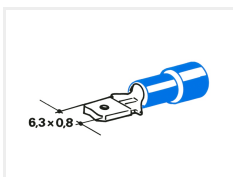

Product overview

Blue