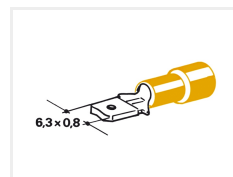

SKU 507321

Yellow