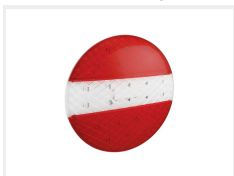

Extra stop, tail and foglight