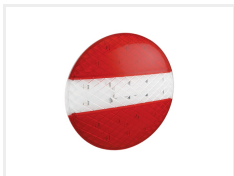

Product overview

Stop, tail and indicator