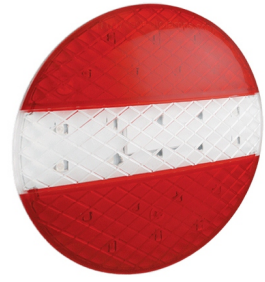

## Flat LED tail Light, 12 - 24V

A very slim and nice tail light that is easily mounted with 3m tape. 3 models. ECE-approved and a 5-years warranty.

A beautiful thin LED tail light, where the red LED lights in both top and bottom are running / brake lights and turn signals in the middle. You just need to use the 3m tape on the back to mount it.

The lamp is completely waterproof and can be fully immersed in water (IP67). It is also protected against impacts and vibrations. A 5-years warranty from the manufacturer.

The lamps with additional stop may only be used with 24608140.