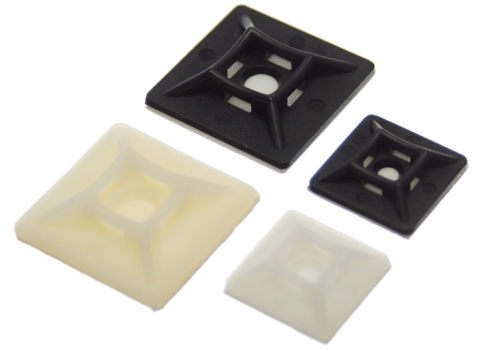

Cable tie mounts

A self-adhesive base for cable-ties. It can also be screwed on to the mounting surface.

A self-adhesive base for cable-ties. It can also be screwed on to the mounting surface. Available in black and white.

matronics

Buy online at www.matronics.eu/507010

Notice that the max. width of zip-ties can be:

- 3mm for 19x19mm frames
- 5mm for 28x28mm frames

Product overview

Hvid, 19x19mm - Enkeltvis

SKU 507010

White, 19x19mm - 100 pcs

SKU 507010K

Black, 19x19mm - Singly

SKU 507011

Black, 19x19mm - 100 pcs.

SKU 507011K

White, 28x28mm - Singly

SKU 507012

White, 28x28mm - 100 pcs

SKU 507012K

Black, 28x28mm - Singly

SKU 507013

Black, 28x28mm - 100 pcs.

SKU 507013K

Product pictures