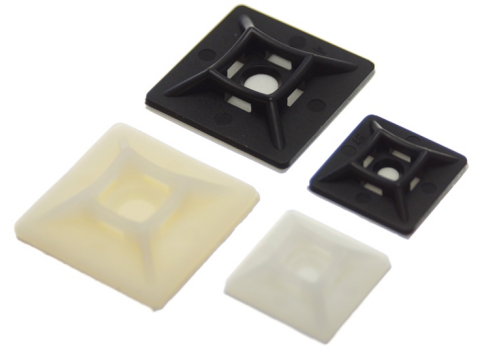

Cable tie mounts

A self-adhesive base for cable-ties. It can also be screwed on to the mounting surface.

A self-adhesive base for cable-ties. It can also be screwed on to the mounting surface. Available in black and white.

matronics

Buy online at www.matronics.eu/507010

Notice that the max. width of zip-ties can be:

- 3mm for 19x19mm frames
- 5mm for 28x28mm frames

Product overview

Hvid, 19x19mm - Enkeltvis

SKU 507010

White, 19x19mm - 100 pcs

SKU 507010K

Black, 19x19mm - Singly

SKU 507011

Black, 19x19mm - 100 pcs.

SKU 507011K

White, 28x28mm - Singly

SKU 507012

White, 28x28mm - 100 pcs

SKU 507012K

Black, 28x28mm - Singly

SKU 507013

Black, 28x28mm - 100 pcs.

SKU 507013K

Product pictures