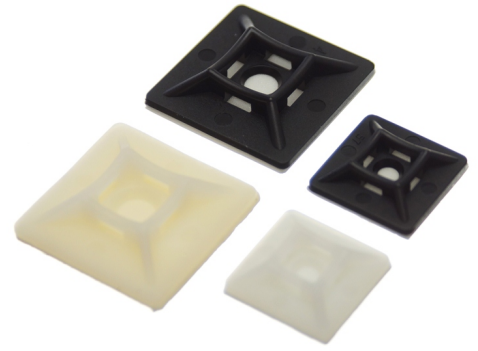

## Cable tie mounts

A self-adhesive base for cable-ties. It can also be screwed on to the mounting surface.

A self-adhesive base for cable-ties. It can also be screwed on to the mounting surface. Available in black and white.

matronics

Buy online at [www.matronics.eu/507010](http://www.matronics.eu/507010)

Notice that the max. width of zip-ties can be:

- 3mm for 19x19mm frames
- 5mm for 28x28mm frames

## Product overview

Hvid, 19x19mm - Enkeltvis

SKU 507010

White, 19x19mm - 100 pcs

SKU 507010K

Black, 19x19mm - Singly

SKU 507011

Black, 19x19mm - 100 pcs.

SKU 507011K

White, 28x28mm - Singly

SKU 507012

White, 28x28mm - 100 pcs

SKU 507012K

Black, 28x28mm - Singly

SKU 507013

Black, 28x28mm - 100 pcs.